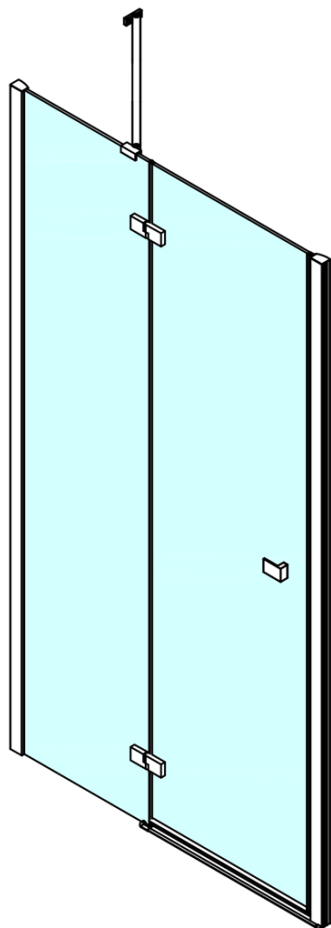

Technical sheet

FL14xxL