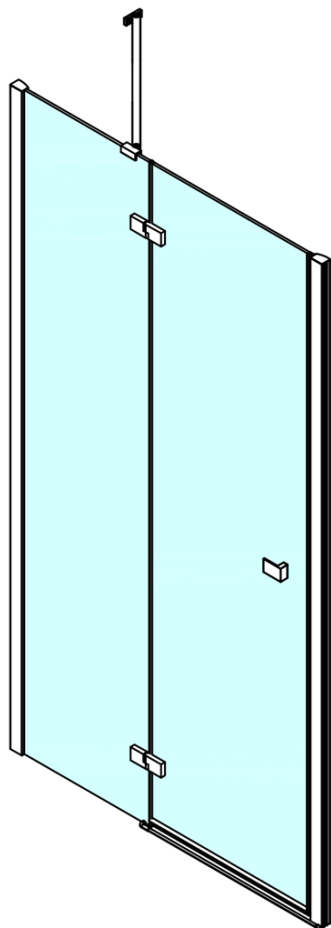

FORTIS Alcove Shower Door 1400 mm, clear glass/right

Order code: FL1414R

Basic information

Brand: Polysan
Series: FORTIS

Size

Width: 1400 mm
Height: 2000 mm

Properties

Profile colour: Chrome - polished aluminum
Shape: Alcove door
Type of opening: Single pivot door
Opening direction: Right
Opening width: 540 mm
Glass colour: TRANSPARENT glass
Glass finish: Antidrop
Glass thickness: 8 mm
Installation width from: 1385 mm
Installation width up to: 1411 mm
Properties: Frameless design
Weight / Piece: 55.0 kg
Packaging: 1 Piece
Warranty: 2 years

Spare parts

Acrylic gasket between glass 8mm, flag (Order code: NDFL0503)

Acrylic seal glass/floor (shower tray), length 1000mm for 8mm glass (Order code: 309D-08)

Technical sheet

FL14xxL

FL14xxR

FORTIS Alcove Shower Door 1400 mm, clear glass/right

MODEL	A	B
FL1480	785-811	≈210
FL1490	885-911	≈310
FL1410	985-1011	≈410
FL1411	1085-1111	≈510
FL1412	1185-1211	≈610
FL1413	1285-1311	≈710
FL1414	1385-1411	≈810
FL1415	1485-1511	≈910