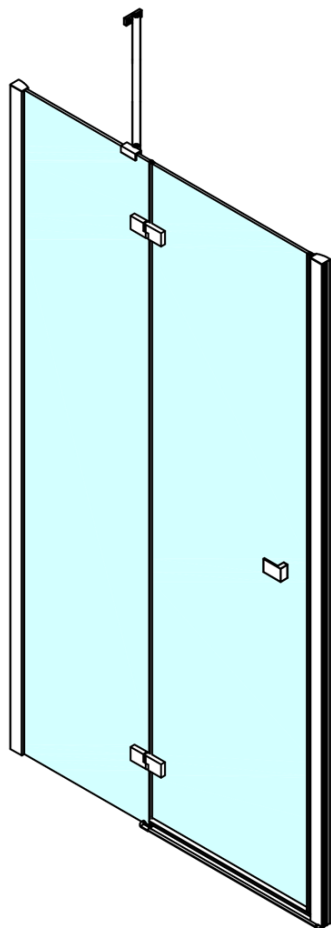

FORTIS Alcove Shower Door 1400 mm, clear glass/left

Order code: FL1414L

Basic information

Brand: Polysan
Series: FORTIS

Size

Width: 1400 mm
Height: 2000 mm

Properties

Profile colour: Chrome - polished aluminum
Shape: Alcove door
Type of opening: Single pivot door
Opening direction: Left
Opening width: 540 mm
Glass colour: TRANSPARENT glass
Glass finish: Antidrop
Glass thickness: 8 mm
Installation width from: 1385 mm
Installation width up to: 1411 mm
Properties: Frameless design
Weight / Piece: 55.0 kg
Packaging: 1 Piece
Warranty: 2 years

Spare parts

Acrylic gasket between glass 8mm, flag (Order code: NDFL0503)

Acrylic seal glass/floor (shower tray), length 1000mm for 8mm glass (Order code: 309D-08)

Technical sheet

FL14xxL

FL14xxR

FORTIS Alcove Shower Door 1400 mm, clear glass/left

MODEL	A	B
FL1480	785-811	≈210
FL1490	885-911	≈310
FL1410	985-1011	≈410
FL1411	1085-1111	≈510
FL1412	1185-1211	≈610
FL1413	1285-1311	≈710
FL1414	1385-1411	≈810
FL1415	1485-1511	≈910