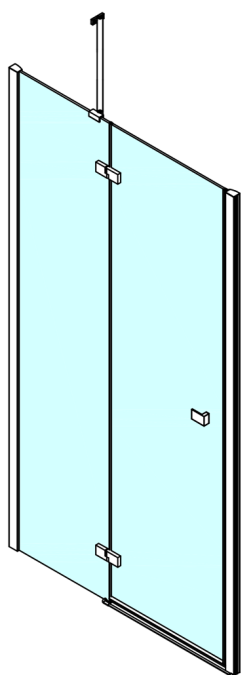

FORTIS Alcove Shower Door 1400 mm, clear glass/left

Order code: FL1414L

Size

Width: 1400 mm

Height: 2000 mm

Properties

Warranty: 2 years

Technical sheet

FL14xxL

FL14xxR

MODEL	A	B
FL1480	785-811	≈210
FL1490	885-911	≈310
FL1410	985-1011	≈410
FL1411	1085-1111	≈510
FL1412	1185-1211	≈610
FL1413	1285-1311	≈710
FL1414	1385-1411	≈810
FL1415	1485-1511	≈910