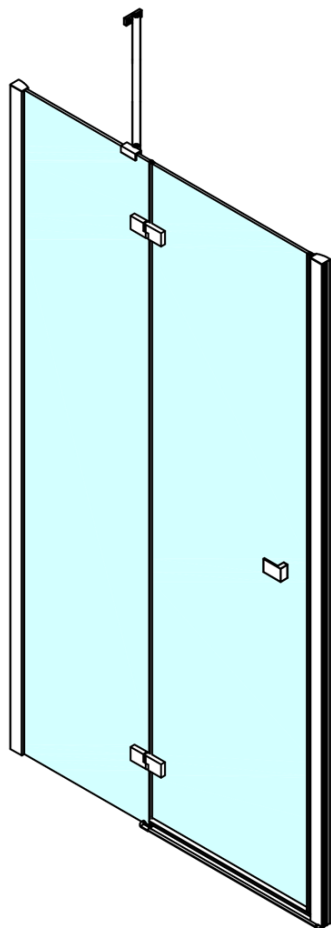

## Size

Width: 1300 mm

Height: 2000 mm

## Properties

Profile colour: Chrome - polished aluminum

Shape: Alcove door

Type of opening: Single pivot door

Opening direction: Right

Opening width: 540 mm

Glass colour: TRANSPARENT glass

Glass finish: Antidrop

Glass thickness: 8 mm

Installation width from: 1285 mm

Installation width up to: 1311 mm

Properties: Frameless design

Weight / Piece: 53.0 kg

Packaging: 1 Piece

Warranty: 2 years

## Spare parts

Acrylic gasket between glass 8mm, flag (Order code: NDFL0503)

Acrylic seal glass/floor (shower tray), length 1000mm for 8mm glass (Order code: 309D-08)

Technical sheet

FL14xxL

FL14xxR

FORTIS Alcove Shower Door 1300 mm, clear  
glass/right