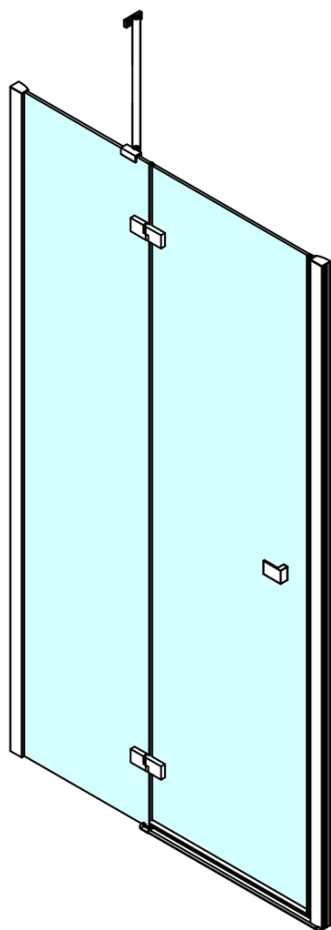

FORTIS Alcove Shower Door 1300 mm, clear glass/right

Order code: FL1413R

Basic information

Brand: Polysan

Series: FORTIS

Size

Width: 1300 mm

Height: 2000 mm

Properties

Profile colour: Chrome - polished aluminum

Shape: Alcove door

Type of opening: Single pivot door

Opening direction: Right

Opening width: 540 mm

Glass colour: TRANSPARENT glass

Glass finish: Antidrop

Glass thickness: 8 mm

Installation width from: 1285 mm

Installation width up to: 1311 mm

Properties: Frameless design

Weight / Piece: 53.0 kg

Packaging: 1 Piece

Warranty: 2 years

Spare parts

Acrylic gasket between glass 8mm, flag (Order code: NDFL0503)

Acrylic seal glass/floor (shower tray), length 1000mm for 8mm glass (Order code: 309D-08)

Technical sheet

FL14xxL

FL14xxR

FORTIS Alcove Shower Door 1300 mm, clear
glass/right