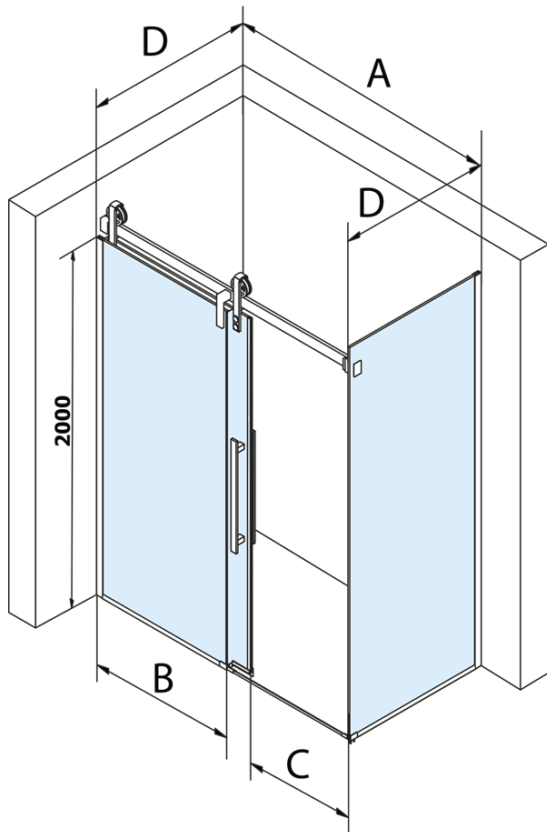

VOLCANO BLACK Rectangular screen 1800x1000mm L/R variant

Order code: GV1418GV3410

Basic information

Brand: Gelco
Series: VOLCANO

Size

Width: 1800 mm
Height: 2180 mm
Depth: 1000 mm

Properties

Profile colour: Black matt
Shape: Rectangular shower enclosures
Type of opening: Sliding door
Opening direction: Versatile
Opening width: 645 mm
Glass colour: TRANSPARENT glass
Glass finish: Coated glass
Glass thickness: 8 mm
Properties: Frameless design
Weight / Piece: 141.0 kg
Packaging: 2 Piece
Warranty: 3 years

Spare parts

VOLCANO BLACK set of vertical seals (Order code: NDGVB01)
ALTIS BLACK lower seal 8 mm (Order code: NDALB04)
ALTIS BLACK overflow rail 1000 mm with end caps (Order code: NDALB05)
VOLCANO BLACK magnetic seal (Order code: NDGVB02)
VOLCANO BLACK handle (Order code: NDGVB-MADLO)

Technical sheet

MODEL	A	C	B
GV1412	1183-1223	435	~598
GV1413	1283-1323	485	~648
GV1414	1383-1423	535	~698
GV1415	1483-1523	585	~748
GV1416	1583-1623	635	~798
GV1418	1783-1823	645	~998

MODEL	D
GV3480	780-800
GV3490	880-900
GV3410	980-1000