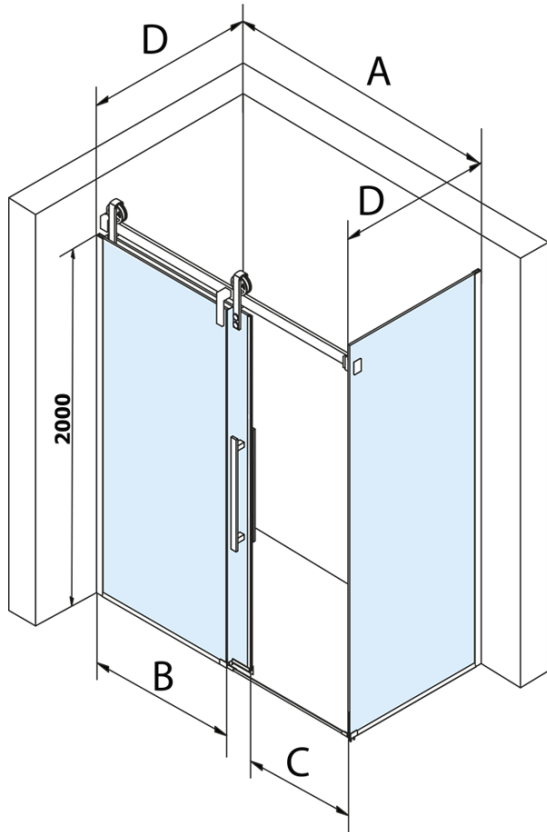

VOLCANO BLACK Rectangular screen 1800x900mm L/R variant

Order code: GV1418GV3490

Basic information

Brand: Gelco
Series: VOLCANO

Size

Width: 1800 mm
Height: 2180 mm
Depth: 900 mm

Properties

Profile colour: Black matt
Shape: Rectangular shower enclosures
Type of opening: Sliding door
Opening direction: Versatile
Opening width: 645 mm
Glass colour: TRANSPARENT glass
Glass finish: Coated glass
Glass thickness: 8 mm
Properties: Frameless design
Weight / Piece: 138.0 kg
Packaging: 2 Piece
Warranty: 3 years

Spare parts

Set of vertical seals for 8/8mm glass, 2000mm, black (Order code: NDGVB01)

Bottom seal for door, glass 8mm, 1000mm, black (Order code: NDALB04)

ALTIS BLACK overflow rail 1000 mm with end caps (Order code: NDALB05)

VOLCANO BLACK handle (Order code: NDGVB-MADLO)

Flat magnetic seal for glass 8mm, 2000mm, black (Order code: NDGVB02)

Technical sheet

MODEL	A	C	B
GV1412	1183-1223	435	~598
GV1413	1283-1323	485	~648
GV1414	1383-1423	535	~698
GV1415	1483-1523	585	~748
GV1416	1583-1623	635	~798
GV1418	1783-1823	645	~998