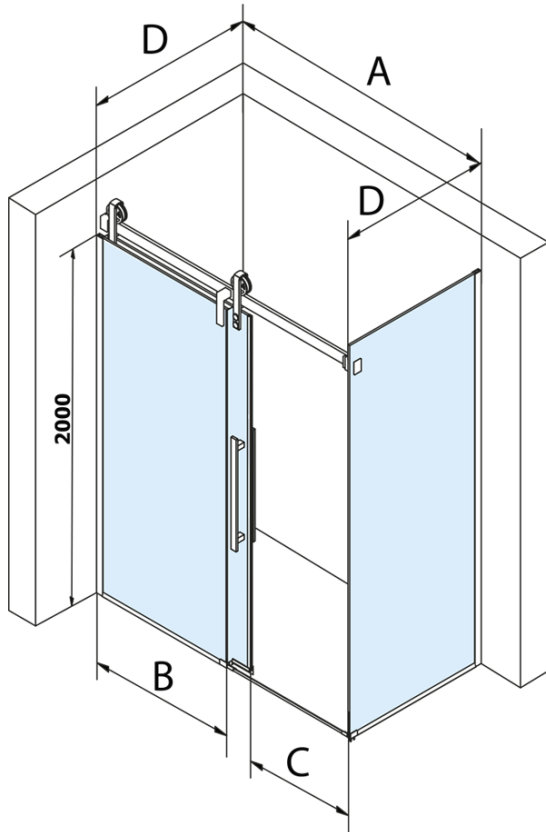

VOLCANO BLACK Rectangular screen 1800x800mm L/R variant

Order code: GV1418GV3480

Basic information

Brand: Gelco
Series: VOLCANO

Size

Width: 1800 mm
Height: 2180 mm
Depth: 800 mm

Properties

Profile colour: Black matt
Shape: Rectangular shower enclosures
Type of opening: Sliding door
Opening direction: Versatile
Opening width: 645 mm
Glass colour: TRANSPARENT glass
Glass finish: Coated glass
Glass thickness: 8 mm
Properties: Frameless design
Weight / Piece: 133.0 kg
Packaging: 2 Piece
Warranty: 3 years

Spare parts

VOLCANO BLACK set of vertical seals (Order code: NDGVB01)
ALTIS BLACK lower seal 8 mm (Order code: NDALB04)
ALTIS BLACK overflow rail 1000 mm with end caps (Order code: NDALB05)
VOLCANO BLACK magnetic seal (Order code: NDGVB02)
VOLCANO BLACK handle (Order code: NDGVB-MADLO)

Technical sheet

MODEL	A	C	B
GV1412	1183-1223	435	~598
GV1413	1283-1323	485	~648
GV1414	1383-1423	535	~698
GV1415	1483-1523	585	~748
GV1416	1583-1623	635	~798
GV1418	1783-1823	645	~998

MODEL	D
GV3480	780-800
GV3490	880-900
GV3410	980-1000