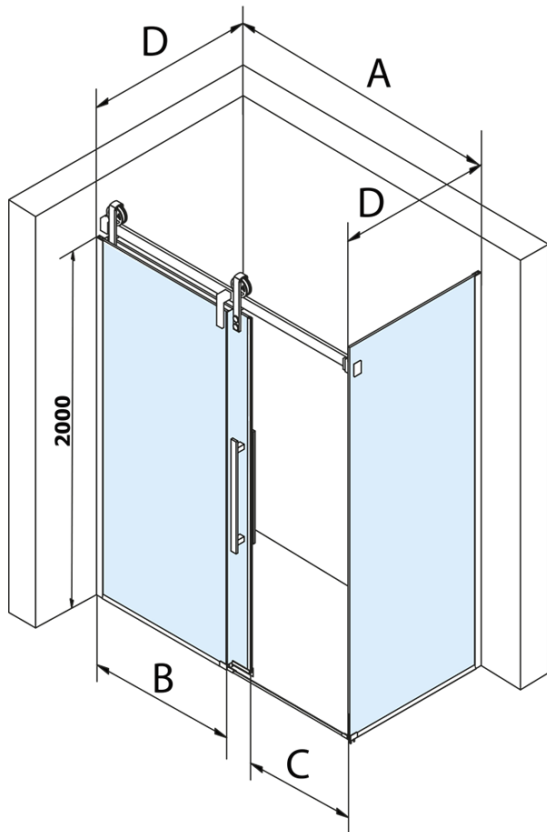

Technical sheet