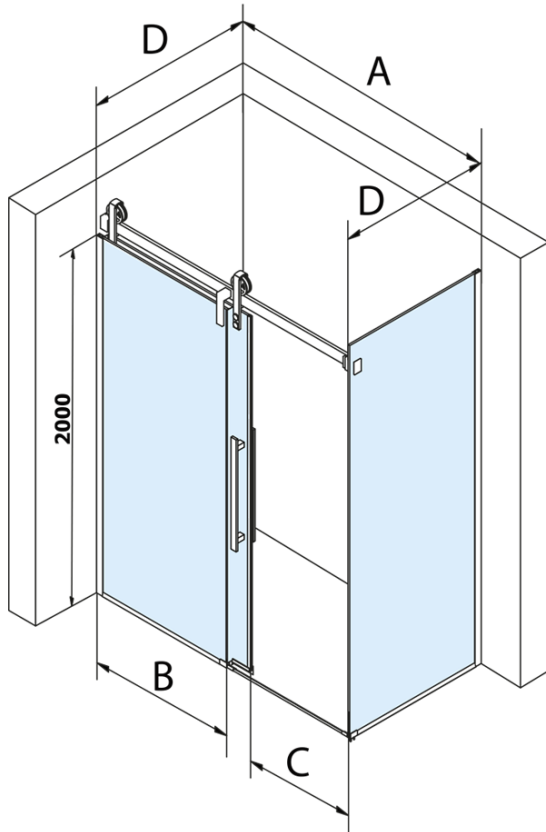

Technical sheet