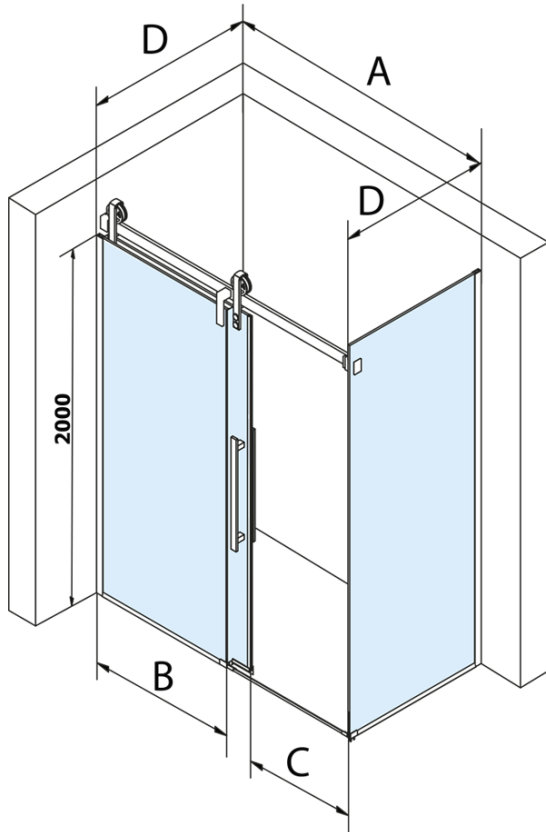

VOLCANO BLACK Rectangular screen 1500x800mm L/R variant

Order code: GV1415GV3480

Basic information

Brand: Gelco
Series: VOLCANO

Size

Width: 1500 mm
Height: 2180 mm
Depth: 800 mm

Properties

Profile colour: Black matt
Shape: Rectangular shower enclosures
Type of opening: Sliding door
Opening direction: Versatile
Opening width: 585 mm
Glass colour: TRANSPARENT glass
Glass finish: Coated glass
Glass thickness: 8 mm
Properties: Frameless design
Weight / Piece: 119.0 kg
Packaging: 2 Piece
Warranty: 3 years

Spare parts

Set of vertical seals for 8/8mm glass, 2000mm, black (Order code: NDGVB01)

Bottom seal for door, glass 8mm, 1000mm, black (Order code: NDALB04)

ALTIS BLACK overflow rail 1000 mm with end caps (Order code: NDALB05)

Flat magnetic seal for glass 8mm, 2000mm, black (Order code: NDGVB02)

VOLCANO BLACK handle (Order code: NDGVB-MADLO)

Technical sheet

MODEL	A	C	B
GV1412	1183-1223	435	~598
GV1413	1283-1323	485	~648
GV1414	1383-1423	535	~698
GV1415	1483-1523	585	~748
GV1416	1583-1623	635	~798
GV1418	1783-1823	645	~998