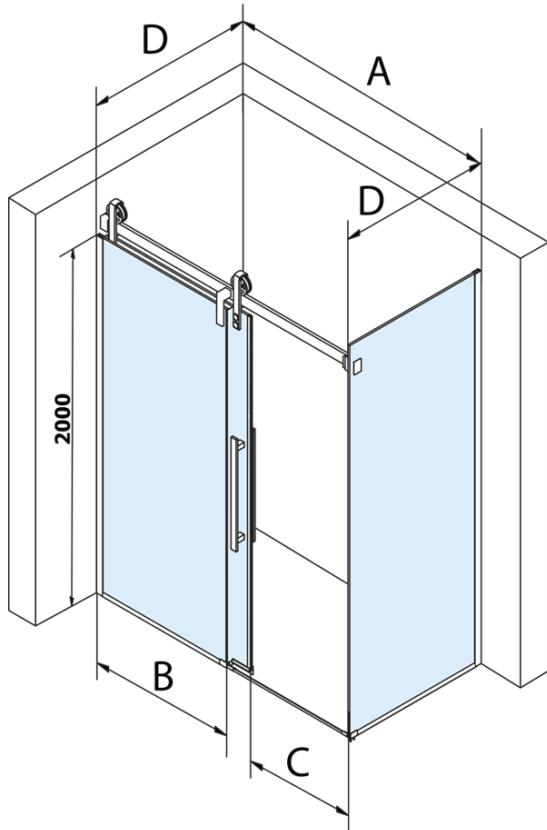

VOLCANO BLACK Rectangular screen 1400x900mm L/R variant

Order code: GV1414GV3490

Basic information

Brand: Gelco
Series: VOLCANO

Size

Width: 1400 mm
Height: 2180 mm
Depth: 900 mm

Properties

Profile colour: Black matt
Shape: Rectangular shower enclosures
Type of opening: Sliding door
Opening direction: Versatile
Opening width: 535 mm
Glass colour: TRANSPARENT glass
Glass finish: Coated glass
Glass thickness: 8 mm
Properties: Frameless design
Weight / Piece: 121.0 kg
Packaging: 2 Piece
Warranty: 3 years

Spare parts

VOLCANO BLACK set of vertical seals (Order code: NDGVB01)
Bottom seal for glass 8mm, 1000 mm, black (Order code: NDALB04)
ALTIS BLACK overflow rail 1000 mm with end caps (Order code: NDALB05)
VOLCANO BLACK magnetic seal (Order code: NDGVB02)
VOLCANO BLACK handle (Order code: NDGVB-MADLO)

Technical sheet

MODEL	A	C	B
GV1412	1183-1223	435	~598
GV1413	1283-1323	485	~648
GV1414	1383-1423	535	~698
GV1415	1483-1523	585	~748
GV1416	1583-1623	635	~798
GV1418	1783-1823	645	~998

MODEL	D
GV3480	780-800
GV3490	880-900
GV3410	980-1000