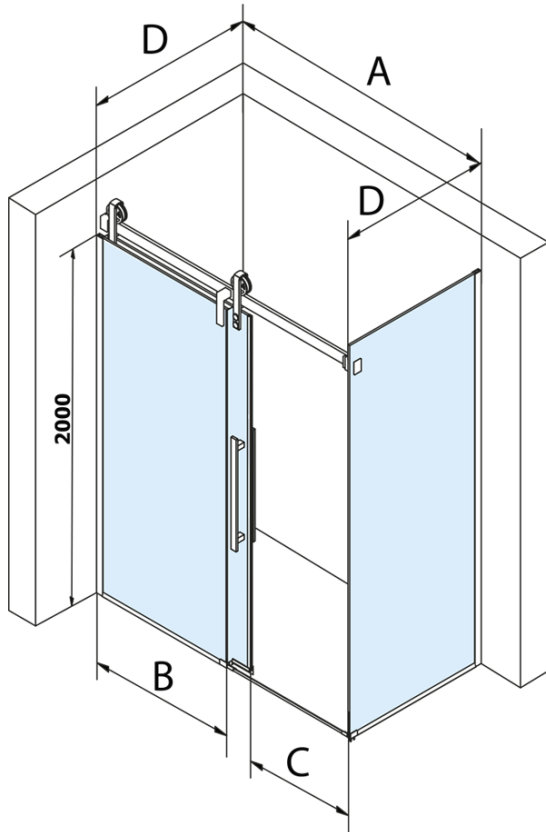

VOLCANO BLACK Rectangular screen 1400x800mm L/R variant

Order code: GV1414GV3480

Basic information

Brand: Gelco
Series: VOLCANO

Size

Width: 1400 mm
Height: 2180 mm
Depth: 800 mm

Properties

Profile colour: Black matt
Shape: Rectangular shower enclosures
Type of opening: Sliding door
Opening direction: Versatile
Opening width: 535 mm
Glass colour: TRANSPARENT glass
Glass finish: Coated glass
Glass thickness: 8 mm
Properties: Frameless design
Weight / Piece: 116.0 kg
Packaging: 2 Piece
Warranty: 3 years

Spare parts

Set of vertical seals for 8/8mm glass, 2000mm, black (Order code: NDGVB01)

Bottom seal for door, glass 8mm, 1000mm, black (Order code: NDALB04)

ALTIS BLACK overflow rail 1000 mm with end caps (Order code: NDALB05)

VOLCANO BLACK handle (Order code: NDGVB-MADLO)

Flat magnetic seal for glass 8mm, 2000mm, black (Order code: NDGVB02)

Technical sheet

MODEL	A	C	B
GV1412	1183-1223	435	~598
GV1413	1283-1323	485	~648
GV1414	1383-1423	535	~698
GV1415	1483-1523	585	~748
GV1416	1583-1623	635	~798
GV1418	1783-1823	645	~998