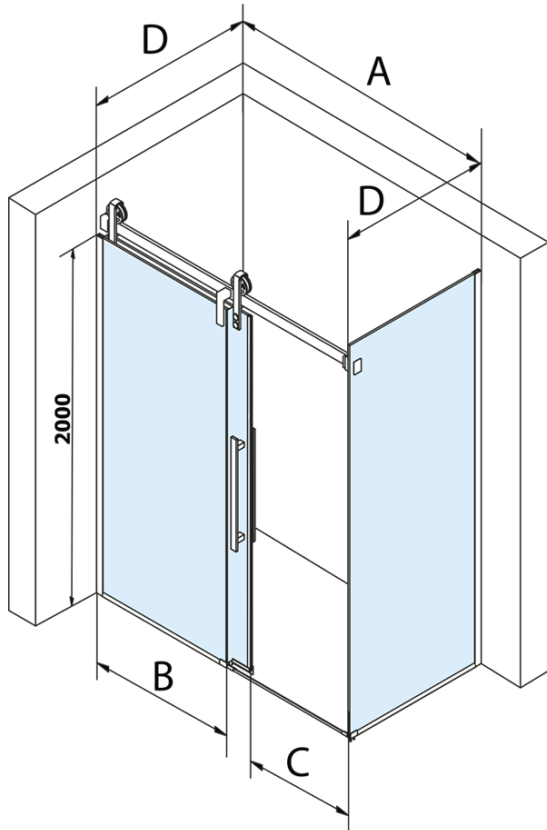

VOLCANO BLACK Rectangular screen 1200x1000mm L/R variant

Order code: GV1412GV3410

Basic information

Brand: Gelco
Series: VOLCANO

Size

Width: 1200 mm
Height: 2180 mm
Depth: 1000 mm

Properties

Profile colour: Black matt
Shape: Rectangular shower enclosures
Type of opening: Sliding door
Opening direction: Versatile
Opening width: 435 mm
Glass colour: TRANSPARENT glass
Glass finish: Coated glass
Glass thickness: 8 mm
Properties: Frameless design
Weight / Piece: 116.0 kg
Packaging: 2 Piece
Warranty: 3 years

Spare parts

Set of vertical seals for 8/8mm glass, 2000mm, black (Order code: NDGVB01)

Bottom seal for door, glass 8mm, 1000mm, black (Order code: NDALB04)

ALTIS BLACK overflow rail 1000 mm with end caps (Order code: NDALB05)

Flat magnetic seal for glass 8mm, 2000mm, black (Order code: NDGVB02)

VOLCANO BLACK handle (Order code: NDGVB-MADLO)

Technical sheet

MODEL	A	C	B
GV1412	1183-1223	435	~598
GV1413	1283-1323	485	~648
GV1414	1383-1423	535	~698
GV1415	1483-1523	585	~748
GV1416	1583-1623	635	~798
GV1418	1783-1823	645	~998