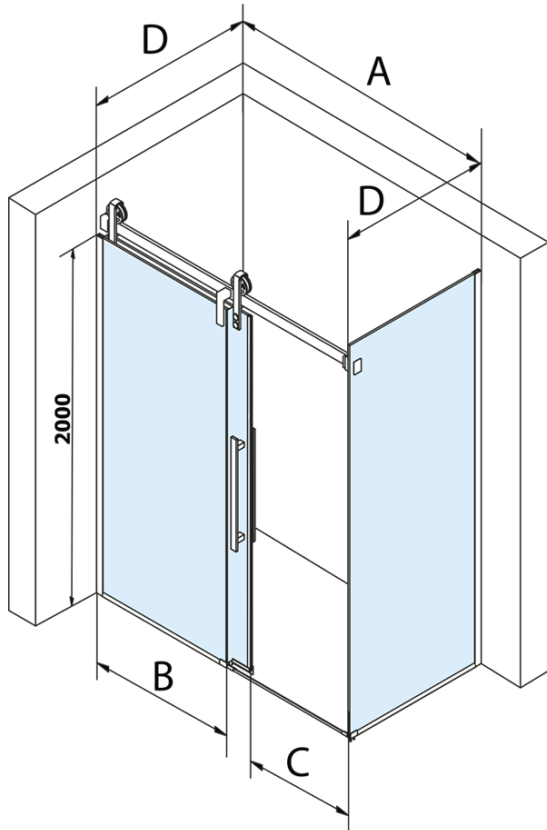

VOLCANO BLACK Rectangular screen 1200x1000mm L/R variant

Order code: GV1412GV3410

Basic information

Brand: Gelco
Series: VOLCANO

Size

Width: 1200 mm
Height: 2180 mm
Depth: 1000 mm

Properties

Profile colour: Black matt
Shape: Rectangular shower enclosures
Type of opening: Sliding door
Opening direction: Versatile
Opening width: 435 mm
Glass colour: TRANSPARENT glass
Glass finish: Coated glass
Glass thickness: 8 mm
Properties: Frameless design
Weight / Piece: 116.0 kg
Packaging: 2 Piece
Warranty: 3 years

Spare parts

VOLCANO BLACK set of vertical seals (Order code: NDGVB01)
ALTIS BLACK lower seal 8 mm (Order code: NDALB04)
ALTIS BLACK overflow rail 1000 mm with end caps (Order code: NDALB05)
VOLCANO BLACK magnetic seal (Order code: NDGVB02)
VOLCANO BLACK handle (Order code: NDGVB-MADLO)

Technical sheet

MODEL	A	C	B
GV1412	1183-1223	435	~598
GV1413	1283-1323	485	~648
GV1414	1383-1423	535	~698
GV1415	1483-1523	585	~748
GV1416	1583-1623	635	~798
GV1418	1783-1823	645	~998

MODEL	D
GV3480	780-800
GV3490	880-900
GV3410	980-1000