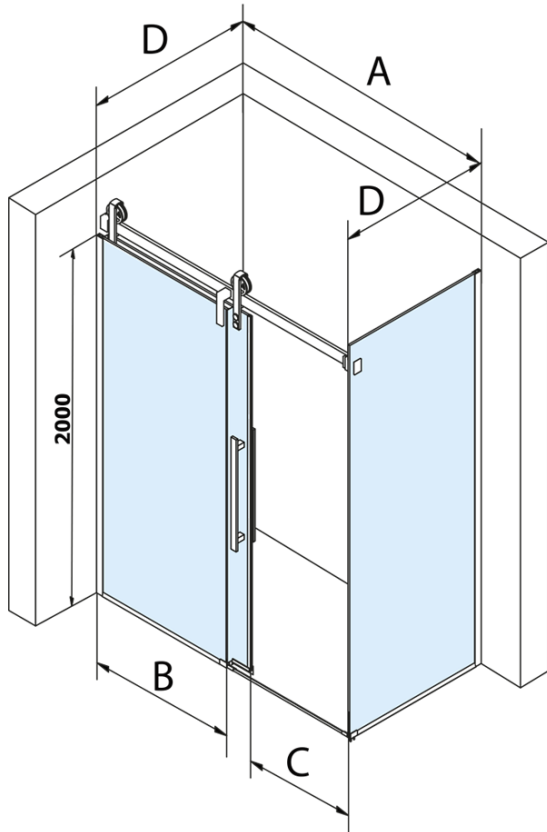

## Size

**Width:** 1200 mm  
**Height:** 2180 mm  
**Depth:** 900 mm

## Properties

**Profile colour:** Black matt  
**Shape:** Rectangular shower enclosures  
**Type of opening:** Sliding door  
**Opening direction:** Versatile  
**Opening width:** 435 mm  
**Glass colour:** TRANSPARENT glass  
**Glass finish:** Coated glass  
**Glass thickness:** 8 mm  
**Properties:** Frameless design  
**Weight / Piece:** 113.0 kg  
**Packaging:** 2 Piece  
**Warranty:** 3 years

## Spare parts

Set of vertical seals for 8/8mm glass, 2000mm, black (Order code: NDGVB01)

Bottom seal for door, glass 8mm, 1000mm, black (Order code: NDALB04)

ALTIS BLACK overflow rail 1000 mm with end caps (Order code: NDALB05)

VOLCANO BLACK handle (Order code: NDGVB-MADLO)

Flat magnetic seal for glass 8mm, 2000mm, black (Order code: NDGVB02)

**Technical sheet**

MODEL	A	C	B
GV1412	1183-1223	435	~598
GV1413	1283-1323	485	~648
GV1414	1383-1423	535	~698
GV1415	1483-1523	585	~748
GV1416	1583-1623	635	~798
GV1418	1783-1823	645	~998