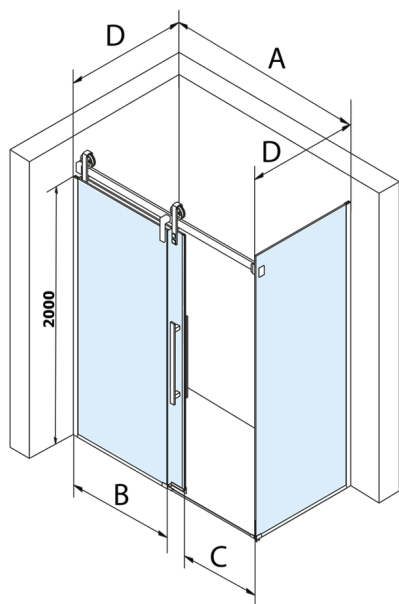

VOLCANO BLACK Rectangular screen 1200x900mm L/R variant

Order code: GV1412GV3490

Size

Width: 1200 mm

Height: 2180 mm

Depth: 900 mm

Properties

Warranty: 3 years

Technical sheet

| MODEL | A | C | B |
|--------|-----------|-----|------|
| GV1412 | 1183-1223 | 435 | ~598 |
| GV1413 | 1283-1323 | 485 | ~648 |
| GV1414 | 1383-1423 | 535 | ~698 |
| GV1415 | 1483-1523 | 585 | ~748 |
| GV1416 | 1583-1623 | 635 | ~798 |
| GV1418 | 1783-1823 | 645 | ~998 |