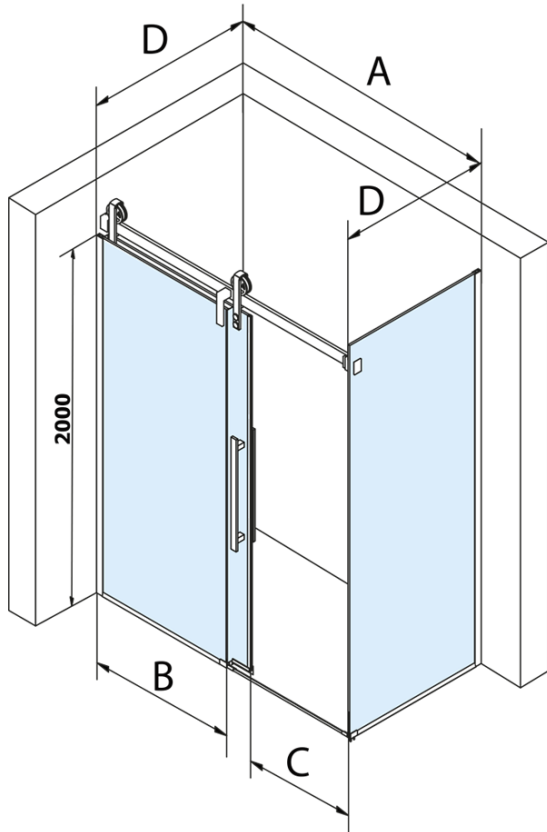

VOLCANO BLACK Rectangular screen 1200x800mm L/R variant

Order code: GV1412GV3480

Basic information

Brand: Gelco
Series: VOLCANO

Size

Width: 1200 mm
Height: 2180 mm
Depth: 800 mm

Properties

Profile colour: Black matt
Shape: Rectangular shower enclosures
Type of opening: Sliding door
Opening direction: Versatile
Opening width: 435 mm
Glass colour: TRANSPARENT glass
Glass finish: Coated glass
Glass thickness: 8 mm
Properties: Frameless design
Weight / Piece: 108.0 kg
Packaging: 2 Piece
Warranty: 3 years

Spare parts

Set of vertical seals for 8/8mm glass, 2000mm, black (Order code: NDGVB01)

Bottom seal for door, glass 8mm, 1000mm, black (Order code: NDALB04)

ALTIS BLACK overflow rail 1000 mm with end caps (Order code: NDALB05)

Flat magnetic seal for glass 8mm, 2000mm, black (Order code: NDGVB02)

VOLCANO BLACK handle (Order code: NDGVB-MADLO)

Technical sheet

MODEL	A	C	B
GV1412	1183-1223	435	~598
GV1413	1283-1323	485	~648
GV1414	1383-1423	535	~698
GV1415	1483-1523	585	~748
GV1416	1583-1623	635	~798
GV1418	1783-1823	645	~998