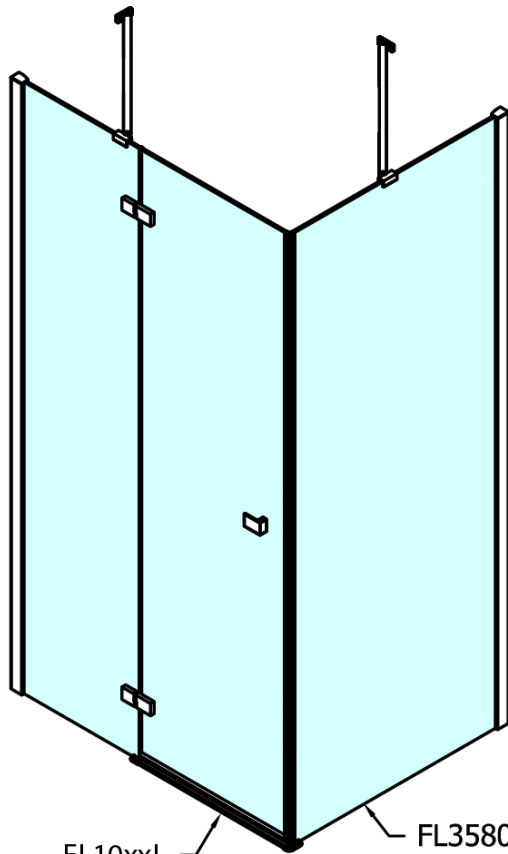

Order code: FL1115RFL3511

Basic information

Brand: Polysan
Series: FORTIS

Size

Width: 1500 mm
Height: 2000 mm
Depth: 1100 mm

Properties

Profile colour: Chrome - polished aluminum
Shape: Rectangular shower enclosures
Type of opening: Single pivot door
Opening direction: Right
Opening width: 565 mm
Glass colour: TRANSPARENT glass
Glass finish: Antidrop
Glass thickness: 8 mm
Properties: Frameless design
Weight / Piece: 105.0 kg
Packaging: 2 Piece
Warranty: 2 years

Technical sheet

FL10xxL
FL11xxL

FL3580
FL3590
FL3510
FL3511
FL3512

FL3580
FL3590
FL3510
FL3511
FL3512

FL10xxR
FL11xxR

| Dveře | A (mm) | B (mm) | C (mm) |
|--------|-----------|--------|-----------|
| FL1080 | 785-801 | ≈ 200 | 779-795 |
| FL1090 | 885-901 | ≈ 300 | 879-895 |
| FL1010 | 985-1001 | ≈ 400 | 979-995 |
| FL1011 | 1085-1101 | ≈ 500 | 1079-1095 |
| FL1012 | 1185-1201 | ≈ 600 | 1179-1195 |
| FL1113 | 1285-1301 | ≈ 700 | 1279-1295 |
| FL1114 | 1385-1401 | ≈ 800 | 1379-1395 |
| FL1115 | 1485-1501 | ≈ 900 | 1479-1495 |

| Boční stěna | E | D |
|-------------|-----------|-----------|
| FL3580 | 785-801 | 779-795 |
| FL3590 | 885-901 | 879-895 |
| FL3510 | 985-1001 | 979-995 |
| FL3511 | 1085-1101 | 1079-1095 |
| FL3512 | 1185-1201 | 1179-1195 |

Stavební připravenost pro montáž na dlažbu
 kóty x, y = Rozměr k vnitřní straně skla

Construction readiness for floor mounting
 dimensions x, y = Dimension to the inside of the glass

| Dveře | X (mm) | B (mm) |
|--------|--------|--------|
| FL1080 | 768 | ≈ 200 |
| FL1090 | 868 | ≈ 300 |
| FL1010 | 968 | ≈ 400 |
| FL1011 | 1068 | ≈ 500 |
| FL1012 | 1168 | ≈ 600 |
| FL1113 | 1268 | ≈ 700 |
| FL1114 | 1368 | ≈ 800 |
| FL1115 | 1468 | ≈ 900 |