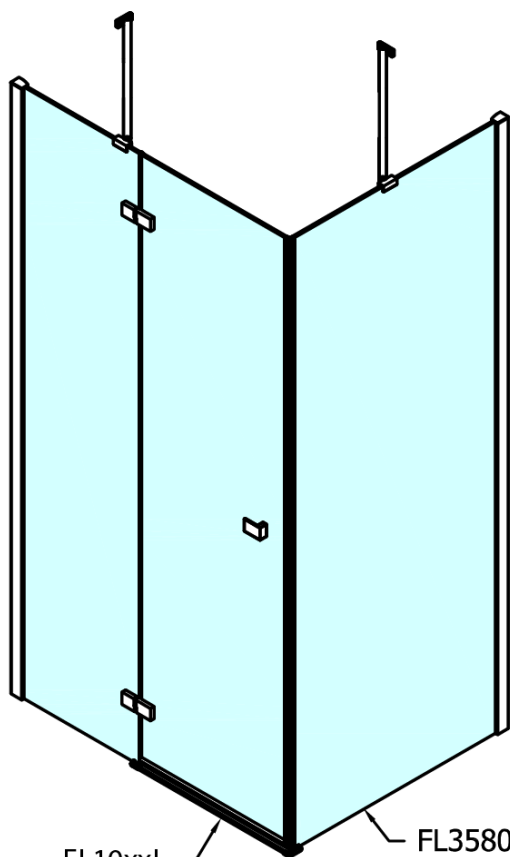

Order code: FL1114RFL3512

Basic information

Brand: Polysan

Series: FORTIS

Size

Width: 1400 mm

Height: 2000 mm

Depth: 1200 mm

Properties

Profile colour: Chrome - polished aluminum

Shape: Rectangular shower enclosures

Type of opening: Single pivot door

Opening direction: Right

Opening width: 565 mm

Glass colour: TRANSPARENT glass

Glass finish: Antidrop

Glass thickness: 8 mm

Properties: Frameless design

Weight / Piece: 106.0 kg

Packaging: 2 Piece

Warranty: 2 years

Technical sheet

FL10xxL
FL11xxL

FL3580
FL3590
FL3510
FL3511
FL3512

FL3580
FL3590
FL3510
FL3511
FL3512

FL10xxR
FL11xxR

Dveře	A (mm)	B (mm)	C (mm)
FL1080	785-801	≈ 200	779-795
FL1090	885-901	≈ 300	879-895
FL1010	985-1001	≈ 400	979-995
FL1011	1085-1101	≈ 500	1079-1095
FL1012	1185-1201	≈ 600	1179-1195
FL1113	1285-1301	≈ 700	1279-1295
FL1114	1385-1401	≈ 800	1379-1395
FL1115	1485-1501	≈ 900	1479-1495