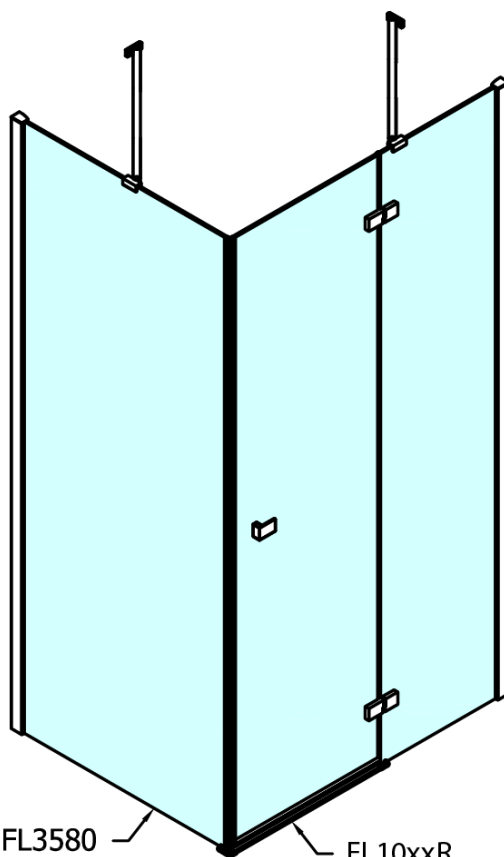

Order code: FL1114LFL3512

Basic information

Brand: Polysan
Series: FORTIS

Size

Width: 1400 mm
Height: 2000 mm
Depth: 1200 mm

Properties

Profile colour: Chrome - polished aluminum
Shape: Rectangular shower enclosures
Type of opening: Single pivot door
Opening direction: Left
Opening width: 565 mm
Glass colour: TRANSPARENT glass
Glass finish: Antidrop
Glass thickness: 8 mm
Properties: Frameless design
Weight / Piece: 106.0 kg
Packaging: 2 Piece
Warranty: 2 years

Technical sheet

FL10xxL
FL11xxL

FL3580
FL3590
FL3510
FL3511
FL3512

FL3580
FL3590
FL3510
FL3511
FL3512

FL10xxR
FL11xxR

| Dveře | A (mm) | B (mm) | C (mm) |
|--------|-----------|--------|-----------|
| FL1080 | 785-801 | ≈ 200 | 779-795 |
| FL1090 | 885-901 | ≈ 300 | 879-895 |
| FL1010 | 985-1001 | ≈ 400 | 979-995 |
| FL1011 | 1085-1101 | ≈ 500 | 1079-1095 |
| FL1012 | 1185-1201 | ≈ 600 | 1179-1195 |
| FL1113 | 1285-1301 | ≈ 700 | 1279-1295 |
| FL1114 | 1385-1401 | ≈ 800 | 1379-1395 |
| FL1115 | 1485-1501 | ≈ 900 | 1479-1495 |

Stavební připravenost pro montáž na dlažbu
 kóty x,y = Rozměr k vnitřní straně skla

Construction readiness for floor mounting
 dimensions x, y = Dimension to the inside of the glass

| Dveře | X (mm) | B (mm) |
|--------|--------|--------|
| FL1080 | 768 | ≈ 200 |
| FL1090 | 868 | ≈ 300 |
| FL1010 | 968 | ≈ 400 |
| FL1011 | 1068 | ≈ 500 |
| FL1012 | 1168 | ≈ 600 |
| FL1113 | 1268 | ≈ 700 |
| FL1114 | 1368 | ≈ 800 |
| FL1115 | 1468 | ≈ 900 |

| Boční stěna | Y |
|-------------|------|
| FL3580 | 768 |
| FL3590 | 868 |
| FL3510 | 968 |
| FL3511 | 1068 |
| FL3512 | 1168 |