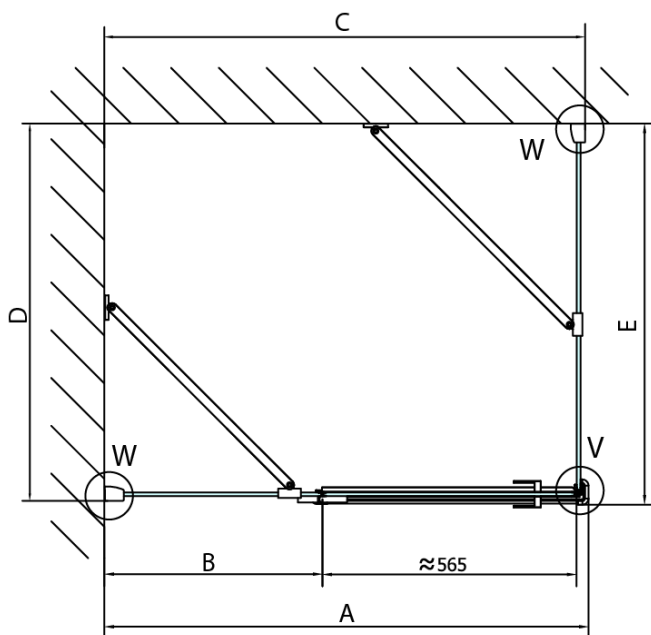

Order code: FL1114LFL3512

Basic information

Brand: Polysan
Series: FORTIS

Size

Width: 1400 mm
Height: 2000 mm
Depth: 1200 mm

Properties

Profile colour: Chrome - polished aluminum
Shape: Rectangular shower enclosures
Type of opening: Single pivot door
Opening direction: Left
Opening width: 565 mm
Glass colour: TRANSPARENT glass
Glass finish: Antidrop
Glass thickness: 8 mm
Properties: Frameless design
Weight / Piece: 106.0 kg
Packaging: 2 Piece
Warranty: 2 years

Technical sheet

FL10xxL
FL11xxL

FL3580
FL3590
FL3510
FL3511
FL3512

FL3580
FL3590
FL3510
FL3511
FL3512

FL10xxR
FL11xxR

| Dveře | A (mm) | B (mm) | C (mm) |
|--------|-----------|--------|-----------|
| FL1080 | 785-801 | ≈ 200 | 779-795 |
| FL1090 | 885-901 | ≈ 300 | 879-895 |
| FL1010 | 985-1001 | ≈ 400 | 979-995 |
| FL1011 | 1085-1101 | ≈ 500 | 1079-1095 |
| FL1012 | 1185-1201 | ≈ 600 | 1179-1195 |
| FL1113 | 1285-1301 | ≈ 700 | 1279-1295 |
| FL1114 | 1385-1401 | ≈ 800 | 1379-1395 |
| FL1115 | 1485-1501 | ≈ 900 | 1479-1495 |

Stavební připravenost pro montáž na dlažbu
 kóty x,y = Rozměr k vnitřní straně skla

Construction readiness for floor mounting
 dimensions x, y = Dimension to the inside of the glass

| Dveře | X (mm) | B (mm) |
|--------|--------|--------|
| FL1080 | 768 | ≈ 200 |
| FL1090 | 868 | ≈ 300 |
| FL1010 | 968 | ≈ 400 |
| FL1011 | 1068 | ≈ 500 |
| FL1012 | 1168 | ≈ 600 |
| FL1113 | 1268 | ≈ 700 |
| FL1114 | 1368 | ≈ 800 |
| FL1115 | 1468 | ≈ 900 |