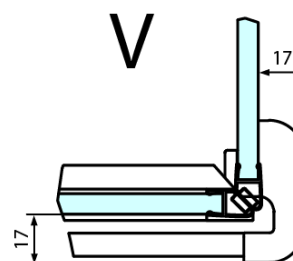

Order code: FL1114LFL3512

Basic information

Brand: Polysan
Series: FORTIS

Size

Width: 1400 mm
Height: 2000 mm
Depth: 1200 mm

Properties

Profile colour: Chrome - polished aluminum
Shape: Rectangular shower enclosures
Type of opening: Single pivot door
Opening direction: Left
Opening width: 565 mm
Glass colour: TRANSPARENT glass
Glass finish: Antidrop
Glass thickness: 8 mm
Properties: Frameless design
Weight / Piece: 106.0 kg
Packaging: 2 Piece
Warranty: 2 years

Technical sheet

FL10xxL
FL11xxL

FL3580
FL3590
FL3510
FL3511
FL3512

FL3580
FL3590
FL3510
FL3511
FL3512

FL10xxR
FL11xxR

| Dveře | A (mm) | B (mm) | C (mm) |
|--------|-----------|--------|-----------|
| FL1080 | 785-801 | ≈ 200 | 779-795 |
| FL1090 | 885-901 | ≈ 300 | 879-895 |
| FL1010 | 985-1001 | ≈ 400 | 979-995 |
| FL1011 | 1085-1101 | ≈ 500 | 1079-1095 |
| FL1012 | 1185-1201 | ≈ 600 | 1179-1195 |
| FL1113 | 1285-1301 | ≈ 700 | 1279-1295 |
| FL1114 | 1385-1401 | ≈ 800 | 1379-1395 |
| FL1115 | 1485-1501 | ≈ 900 | 1479-1495 |

Stavební připravenost pro montáž na dlažbu
 kóty x,y = Rozměr k vnitřní straně skla

Construction readiness for floor mounting
 dimensions x, y = Dimension to the inside of the glass

| Dveře | X (mm) | B (mm) |
|--------|--------|--------|
| FL1080 | 768 | ≈ 200 |
| FL1090 | 868 | ≈ 300 |
| FL1010 | 968 | ≈ 400 |
| FL1011 | 1068 | ≈ 500 |
| FL1012 | 1168 | ≈ 600 |
| FL1113 | 1268 | ≈ 700 |
| FL1114 | 1368 | ≈ 800 |
| FL1115 | 1468 | ≈ 900 |