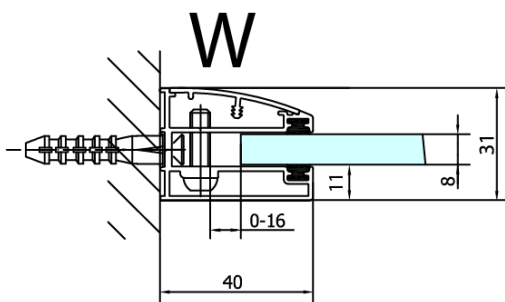

Order code: FL1114LFL3512

Basic information

Brand: Polysan
Series: FORTIS

Size

Width: 1400 mm
Height: 2000 mm
Depth: 1200 mm

Properties

Profile colour: Chrome - polished aluminum
Shape: Rectangular shower enclosures
Type of opening: Single pivot door
Opening direction: Left
Opening width: 565 mm
Glass colour: TRANSPARENT glass
Glass finish: Antidrop
Glass thickness: 8 mm
Properties: Frameless design
Weight / Piece: 106.0 kg
Packaging: 2 Piece
Warranty: 2 years

Technical sheet

FL10xxL
FL11xxL

FL3580
FL3590
FL3510
FL3511
FL3512

FL3580
FL3590
FL3510
FL3511
FL3512

FL10xxR
FL11xxR

| Dveře | A (mm) | B (mm) | C (mm) |
|--------|-----------|--------|-----------|
| FL1080 | 785-801 | ≈ 200 | 779-795 |
| FL1090 | 885-901 | ≈ 300 | 879-895 |
| FL1010 | 985-1001 | ≈ 400 | 979-995 |
| FL1011 | 1085-1101 | ≈ 500 | 1079-1095 |
| FL1012 | 1185-1201 | ≈ 600 | 1179-1195 |
| FL1113 | 1285-1301 | ≈ 700 | 1279-1295 |
| FL1114 | 1385-1401 | ≈ 800 | 1379-1395 |
| FL1115 | 1485-1501 | ≈ 900 | 1479-1495 |

Stavební připravenost pro montáž na dlažbu
 kóty x,y = Rozměr k vnitřní straně skla

Construction readiness for floor mounting
 dimensions x, y = Dimension to the inside of the glass

| Dveře | X (mm) | B (mm) |
|--------|--------|--------|
| FL1080 | 768 | ≈ 200 |
| FL1090 | 868 | ≈ 300 |
| FL1010 | 968 | ≈ 400 |
| FL1011 | 1068 | ≈ 500 |
| FL1012 | 1168 | ≈ 600 |
| FL1113 | 1268 | ≈ 700 |
| FL1114 | 1368 | ≈ 800 |
| FL1115 | 1468 | ≈ 900 |