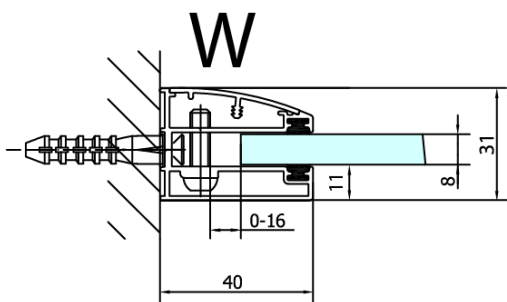

Dveře	A (mm)	B (mm)	C (mm)
FL1080	785-801	≈ 200	779-795
FL1090	885-901	≈ 300	879-895
FL1010	985-1001	≈ 400	979-995
FL1011	1085-1101	≈ 500	1079-1095
FL1012	1185-1201	≈ 600	1179-1195
FL1113	1285-1301	≈ 700	1279-1295
FL1114	1385-1401	≈ 800	1379-1395
FL1115	1485-1501	≈ 900	1479-1495

Boční stěna	E	D
FL3580	785-801	779-795
FL3590	885-901	879-895
FL3510	985-1001	979-995
FL3511	1085-1101	1079-1095
FL3512	1185-1201	1179-1195