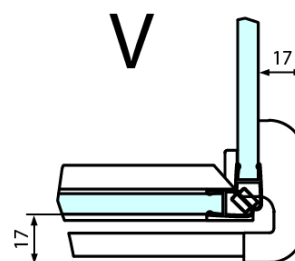

Dveře	A (mm)	B (mm)	C (mm)
FL1080	785-801	≈ 200	779-795
FL1090	885-901	≈ 300	879-895
FL1010	985-1001	≈ 400	979-995
FL1011	1085-1101	≈ 500	1079-1095
FL1012	1185-1201	≈ 600	1179-1195
FL1113	1285-1301	≈ 700	1279-1295
FL1114	1385-1401	≈ 800	1379-1395
FL1115	1485-1501	≈ 900	1479-1495

Boční stěna	E	D
FL3580	785-801	779-795
FL3590	885-901	879-895
FL3510	985-1001	979-995
FL3511	1085-1101	1079-1095
FL3512	1185-1201	1179-1195