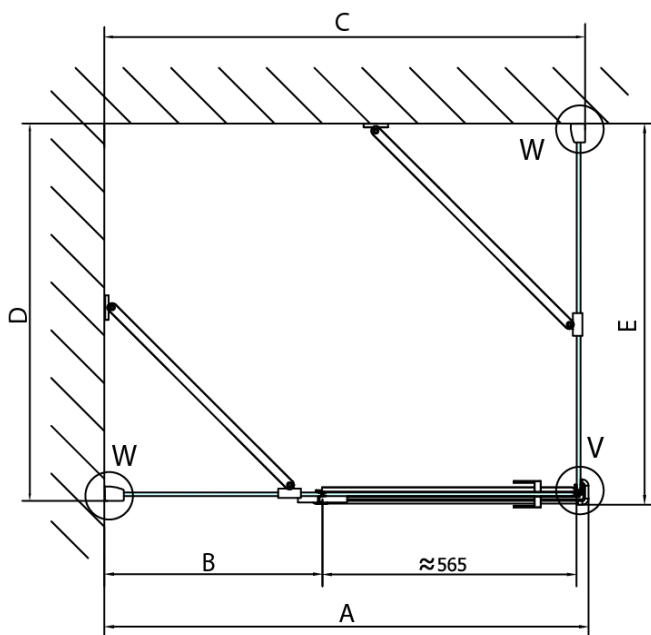

Properties

Profile colour: Chrome - polished aluminum

Shape: Rectangular shower enclosures

Type of opening: Single pivot door

Opening direction: Left

Opening width: 565 mm

Glass colour: TRANSPARENT glass

Glass finish: Antidrop

Glass thickness: 8 mm

Properties: Frameless design

Weight / Piece: 102.0 kg

Packaging: 2 Piece

Warranty: 2 years

Technical sheet

FL10xxL
FL11xxL

FL3580
FL3590
FL3510
FL3511
FL3512

FL3580
FL3590
FL3510
FL3511
FL3512

FL10xxR
FL11xxR

Dveře	A (mm)	B (mm)	C (mm)
FL1080	785-801	≈ 200	779-795
FL1090	885-901	≈ 300	879-895
FL1010	985-1001	≈ 400	979-995
FL1011	1085-1101	≈ 500	1079-1095
FL1012	1185-1201	≈ 600	1179-1195
FL1113	1285-1301	≈ 700	1279-1295
FL1114	1385-1401	≈ 800	1379-1395
FL1115	1485-1501	≈ 900	1479-1495

Construction readiness for floor mounting
 dimensions x, y = Dimension to the inside of the glass

Dveře	X (mm)	B (mm)
FL1080	768	≈ 200
FL1090	868	≈ 300
FL1010	968	≈ 400
FL1011	1068	≈ 500
FL1012	1168	≈ 600
FL1113	1268	≈ 700
FL1114	1368	≈ 800
FL1115	1468	≈ 900