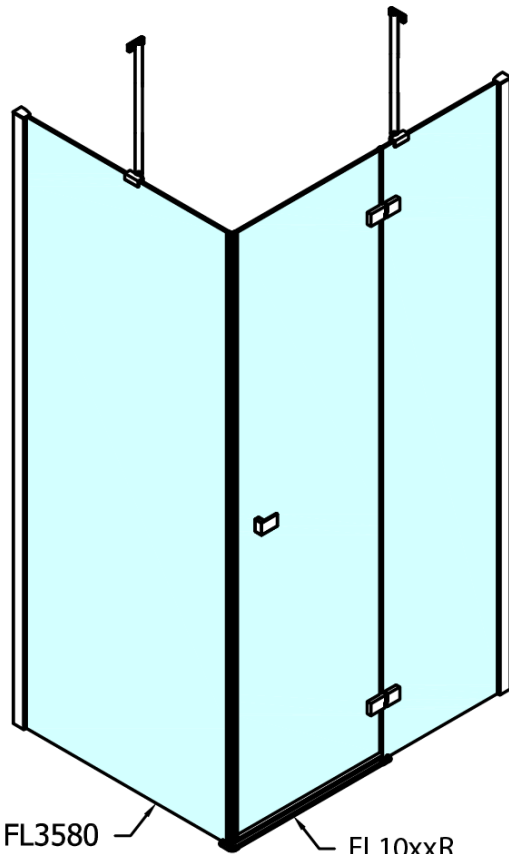

Order code: FL1114LFL3511

Basic information

Brand: Polysan

Series: FORTIS

Size

Width: 1400 mm

Height: 2000 mm

Depth: 1100 mm

Properties

Profile colour: Chrome - polished aluminum

Shape: Rectangular shower enclosures

Type of opening: Single pivot door

Opening direction: Left

Opening width: 565 mm

Glass colour: TRANSPARENT glass

Glass finish: Antidrop

Glass thickness: 8 mm

Properties: Frameless design

Weight / Piece: 102.0 kg

Packaging: 2 Piece

Warranty: 2 years

Technical sheet

FL10xxL
FL11xxL

FL3580
FL3590
FL3510
FL3511
FL3512

FL3580
FL3590
FL3510
FL3511
FL3512

FL10xxR
FL11xxR

Dveře	A (mm)	B (mm)	C (mm)
FL1080	785-801	≈ 200	779-795
FL1090	885-901	≈ 300	879-895
FL1010	985-1001	≈ 400	979-995
FL1011	1085-1101	≈ 500	1079-1095
FL1012	1185-1201	≈ 600	1179-1195
FL1113	1285-1301	≈ 700	1279-1295
FL1114	1385-1401	≈ 800	1379-1395
FL1115	1485-1501	≈ 900	1479-1495