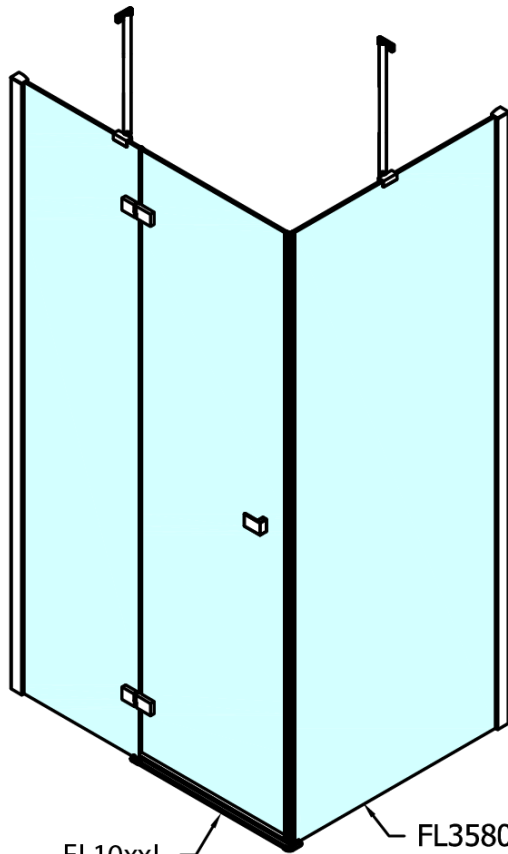

Order code: FL1114LFL3511

Basic information

Brand: Polysan

Series: FORTIS

Size

Width: 1400 mm

Height: 2000 mm

Depth: 1100 mm

Properties

Profile colour: Chrome - polished aluminum

Shape: Rectangular shower enclosures

Type of opening: Single pivot door

Opening direction: Left

Opening width: 565 mm

Glass colour: TRANSPARENT glass

Glass finish: Antidrop

Glass thickness: 8 mm

Properties: Frameless design

Weight / Piece: 102.0 kg

Packaging: 2 Piece

Warranty: 2 years

Technical sheet

FL10xxL
FL11xxL

FL3580
FL3590
FL3510
FL3511
FL3512

FL3580
FL3590
FL3510
FL3511
FL3512

FL10xxR
FL11xxR

Dveře	A (mm)	B (mm)	C (mm)
FL1080	785-801	≈ 200	779-795
FL1090	885-901	≈ 300	879-895
FL1010	985-1001	≈ 400	979-995
FL1011	1085-1101	≈ 500	1079-1095
FL1012	1185-1201	≈ 600	1179-1195
FL1113	1285-1301	≈ 700	1279-1295
FL1114	1385-1401	≈ 800	1379-1395
FL1115	1485-1501	≈ 900	1479-1495