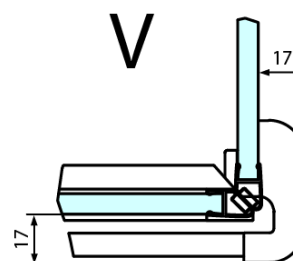

Dveře	A (mm)	B (mm)	C (mm)
FL1080	785-801	≈ 200	779-795
FL1090	885-901	≈ 300	879-895
FL1010	985-1001	≈ 400	979-995
FL1011	1085-1101	≈ 500	1079-1095
FL1012	1185-1201	≈ 600	1179-1195
FL1113	1285-1301	≈ 700	1279-1295
FL1114	1385-1401	≈ 800	1379-1395
FL1115	1485-1501	≈ 900	1479-1495

Boční stěna	E	D
FL3580	785-801	779-795
FL3590	885-901	879-895
FL3510	985-1001	979-995
FL3511	1085-1101	1079-1095
FL3512	1185-1201	1179-1195