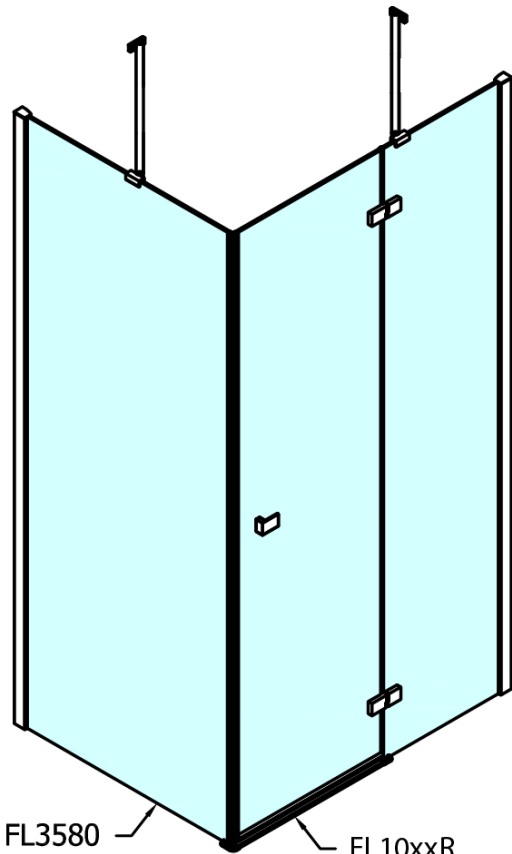

Order code: FL1114LFL3511

Basic information

Brand: Polysan

Series: FORTIS

Size

Width: 1400 mm

Height: 2000 mm

Depth: 1100 mm

Properties

Profile colour: Chrome - polished aluminum

Shape: Rectangular shower enclosures

Type of opening: Single pivot door

Opening direction: Left

Opening width: 565 mm

Glass colour: TRANSPARENT glass

Glass finish: Antidrop

Glass thickness: 8 mm

Properties: Frameless design

Weight / Piece: 102.0 kg

Packaging: 2 Piece

Warranty: 2 years

Technical sheet

FL10xxL
FL11xxL

FL3580
FL3590
FL3510
FL3511
FL3512

FL3580
FL3590
FL3510
FL3511
FL3512

FL10xxR
FL11xxR

Dveře	A (mm)	B (mm)	C (mm)
FL1080	785-801	≈ 200	779-795
FL1090	885-901	≈ 300	879-895
FL1010	985-1001	≈ 400	979-995
FL1011	1085-1101	≈ 500	1079-1095
FL1012	1185-1201	≈ 600	1179-1195
FL1113	1285-1301	≈ 700	1279-1295
FL1114	1385-1401	≈ 800	1379-1395
FL1115	1485-1501	≈ 900	1479-1495