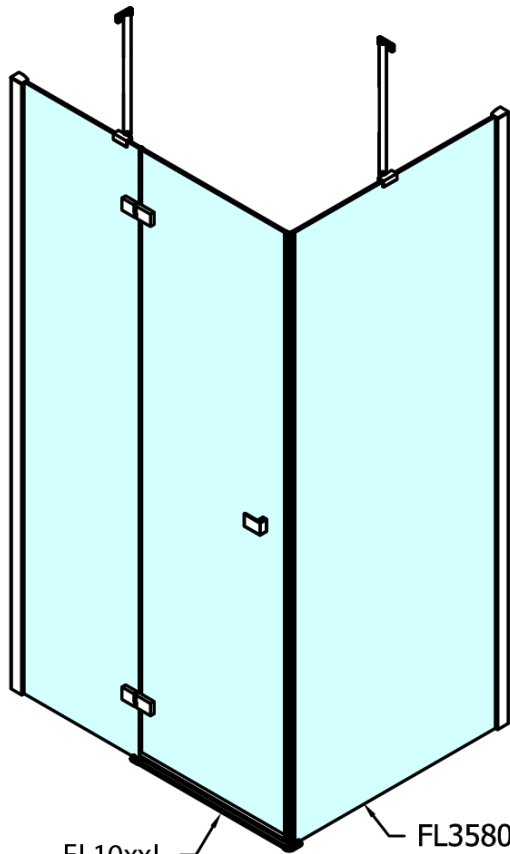

Order code: FL1114LFL3511

Basic information

Brand: Polysan

Series: FORTIS

Size

Width: 1400 mm

Height: 2000 mm

Depth: 1100 mm

Properties

Profile colour: Chrome - polished aluminum

Shape: Rectangular shower enclosures

Type of opening: Single pivot door

Opening direction: Left

Opening width: 565 mm

Glass colour: TRANSPARENT glass

Glass finish: Antidrop

Glass thickness: 8 mm

Properties: Frameless design

Weight / Piece: 102.0 kg

Packaging: 2 Piece

Warranty: 2 years

Technical sheet

FL10xxL
FL11xxL

FL3580
FL3590
FL3510
FL3511
FL3512

FL3580
FL3590
FL3510
FL3511
FL3512

FL10xxR
FL11xxR

Dveře	A (mm)	B (mm)	C (mm)
FL1080	785-801	≈ 200	779-795
FL1090	885-901	≈ 300	879-895
FL1010	985-1001	≈ 400	979-995
FL1011	1085-1101	≈ 500	1079-1095
FL1012	1185-1201	≈ 600	1179-1195
FL1113	1285-1301	≈ 700	1279-1295
FL1114	1385-1401	≈ 800	1379-1395
FL1115	1485-1501	≈ 900	1479-1495