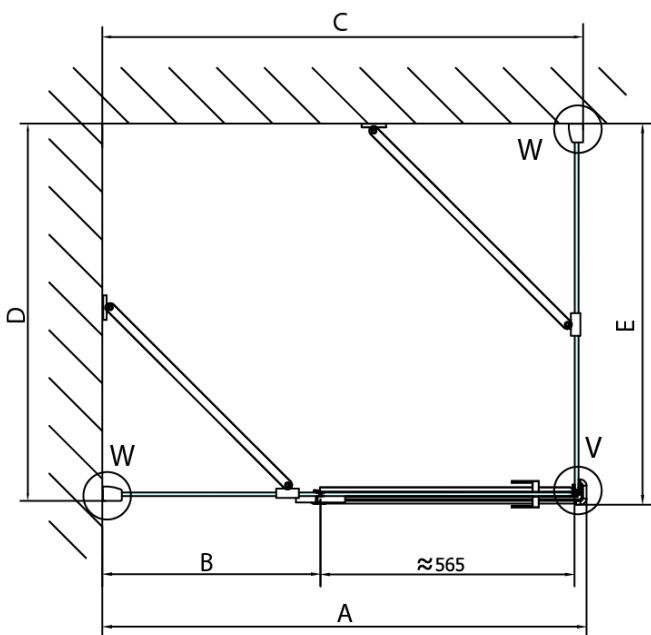

## Size

Width: 1200 mm  
Height: 2000 mm  
Depth: 1200 mm

## Properties

Profile colour: Chrome - polished aluminum  
Shape: Square shower enclosures  
Type of opening: Single pivot door  
Opening direction: Right  
Opening width: 565 mm  
Glass colour: TRANSPARENT glass  
Glass finish: Antidrop  
Glass thickness: 8 mm  
Properties: Frameless design  
Weight / Piece: 102.0 kg  
Packaging: 2 Piece  
Warranty: 2 years

Technical sheet

FL10xxL  
FL11xxL

FL3580  
FL3590  
FL3510  
FL3511  
FL3512

FL3580  
FL3590  
FL3510  
FL3511  
FL3512

FL10xxR  
FL11xxR

**FORTIS Square screen 1200x1200 mm, corner, R variant**

Dveře	A (mm)	B (mm)	C (mm)
FL1080	785-801	≈ 200	779-795
FL1090	885-901	≈ 300	879-895
FL1010	985-1001	≈ 400	979-995
FL1011	1085-1101	≈ 500	1079-1095
FL1012	1185-1201	≈ 600	1179-1195
FL1113	1285-1301	≈ 700	1279-1295
FL1114	1385-1401	≈ 800	1379-1395
FL1115	1485-1501	≈ 900	1479-1495

Construction readiness for floor mounting  
dimensions  $x, y$  = Dimension to the inside of the glass

Dveře	X (mm)	B (mm)
FL1080	768	≈ 200
FL1090	868	≈ 300
FL1010	968	≈ 400
FL1011	1068	≈ 500
FL1012	1168	≈ 600
FL1113	1268	≈ 700
FL1114	1368	≈ 800
FL1115	1468	≈ 900