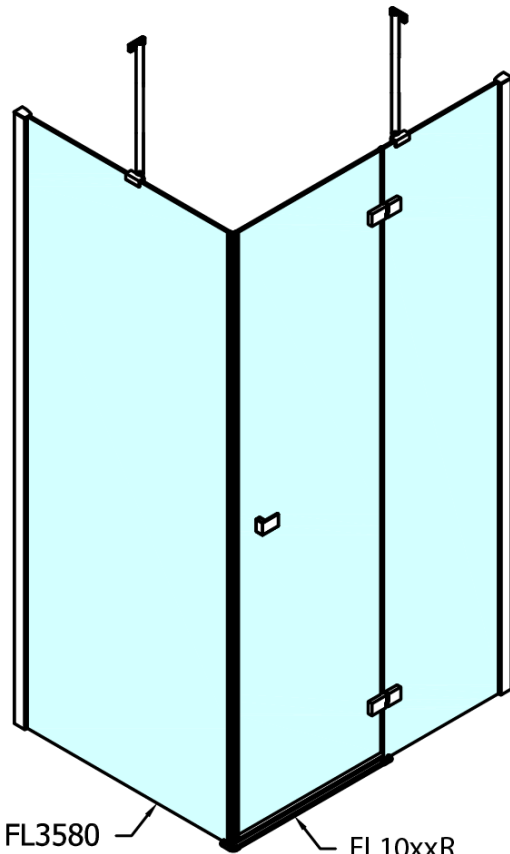

## Size

Width: 1200 mm  
Height: 2000 mm  
Depth: 1200 mm

## Properties

Profile colour: Chrome - polished aluminum  
Shape: Square shower enclosures  
Type of opening: Single pivot door  
Opening direction: Right  
Opening width: 565 mm  
Glass colour: TRANSPARENT glass  
Glass finish: Antidrop  
Glass thickness: 8 mm  
Properties: Frameless design  
Weight / Piece: 102.0 kg  
Packaging: 2 Piece  
Warranty: 2 years

Technical sheet

FL10xxL  
FL11xxL

FL3580  
FL3590  
FL3510  
FL3511  
FL3512

FL3580  
FL3590  
FL3510  
FL3511  
FL3512

FL10xxR  
FL11xxR

**FORTIS Square screen 1200x1200 mm, corner, R variant**

Dveře	A (mm)	B (mm)	C (mm)
FL1080	785-801	≈ 200	779-795
FL1090	885-901	≈ 300	879-895
FL1010	985-1001	≈ 400	979-995
FL1011	1085-1101	≈ 500	1079-1095
FL1012	1185-1201	≈ 600	1179-1195
FL1113	1285-1301	≈ 700	1279-1295
FL1114	1385-1401	≈ 800	1379-1395
FL1115	1485-1501	≈ 900	1479-1495

Construction readiness for floor mounting  
dimensions  $x, y$  = Dimension to the inside of the glass

Dveře	X (mm)	B (mm)
FL1080	768	≈ 200
FL1090	868	≈ 300
FL1010	968	≈ 400
FL1011	1068	≈ 500
FL1012	1168	≈ 600
FL1113	1268	≈ 700
FL1114	1368	≈ 800
FL1115	1468	≈ 900