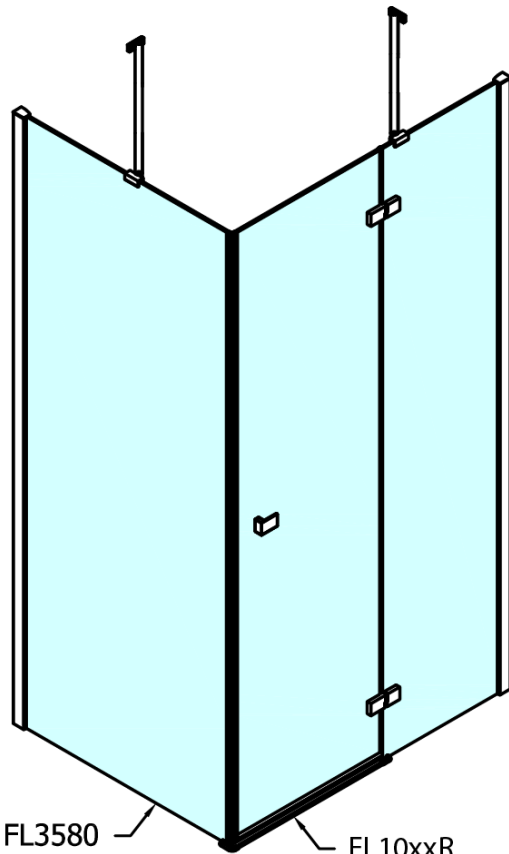

## Size

Width: 1200 mm  
Height: 2000 mm  
Depth: 1200 mm

## Properties

Profile colour: Chrome - polished aluminum  
Shape: Square shower enclosures  
Type of opening: Single pivot door  
Opening direction: Right  
Opening width: 565 mm  
Glass colour: TRANSPARENT glass  
Glass finish: Antidrop  
Glass thickness: 8 mm  
Properties: Frameless design  
Weight / Piece: 102.0 kg  
Packaging: 2 Piece  
Warranty: 2 years

Technical sheet

FL10xxL  
FL11xxL

FL3580  
FL3590  
FL3510  
FL3511  
FL3512

FL3580  
FL3590  
FL3510  
FL3511  
FL3512

FL10xxR  
FL11xxR

**FORTIS Square screen 1200x1200 mm, corner, R variant**

Dveře	A (mm)	B (mm)	C (mm)
FL1080	785-801	≈ 200	779-795
FL1090	885-901	≈ 300	879-895
FL1010	985-1001	≈ 400	979-995
FL1011	1085-1101	≈ 500	1079-1095
FL1012	1185-1201	≈ 600	1179-1195
FL1113	1285-1301	≈ 700	1279-1295
FL1114	1385-1401	≈ 800	1379-1395
FL1115	1485-1501	≈ 900	1479-1495

Construction readiness for floor mounting  
 dimensions  $x, y$  = Dimension to the inside of the glass

Dveře	X (mm)	B (mm)
FL1080	768	≈ 200
FL1090	868	≈ 300
FL1010	968	≈ 400
FL1011	1068	≈ 500
FL1012	1168	≈ 600
FL1113	1268	≈ 700
FL1114	1368	≈ 800
FL1115	1468	≈ 900