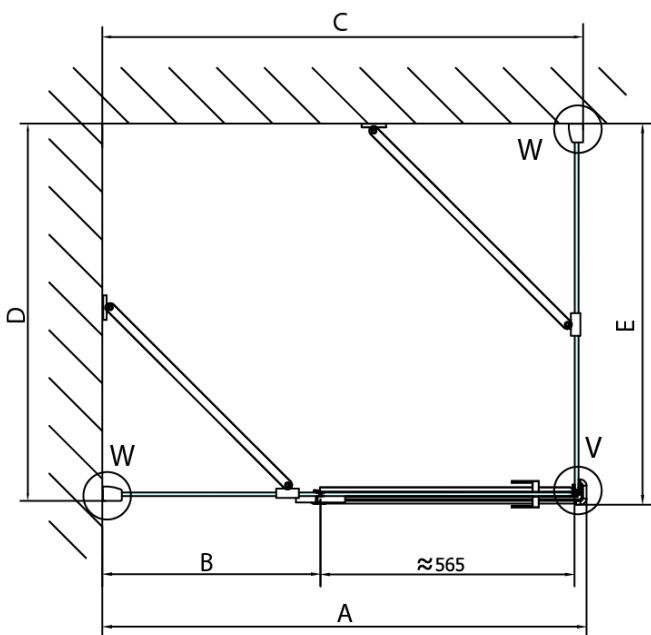

## Size

Width: 1200 mm  
Height: 2000 mm  
Depth: 1200 mm

## Properties

Profile colour: Chrome - polished aluminum  
Shape: Square shower enclosures  
Type of opening: Single pivot door  
Opening direction: Right  
Opening width: 565 mm  
Glass colour: TRANSPARENT glass  
Glass finish: Antidrop  
Glass thickness: 8 mm  
Properties: Frameless design  
Weight / Piece: 102.0 kg  
Packaging: 2 Piece  
Warranty: 2 years

Technical sheet

FL10xxL  
FL11xxL

FL3580  
FL3590  
FL3510  
FL3511  
FL3512

FL3580  
FL3590  
FL3510  
FL3511  
FL3512

FL10xxR  
FL11xxR

**FORTIS Square screen 1200x1200 mm, corner, R variant**

Dveře	A (mm)	B (mm)	C (mm)
FL1080	785-801	≈ 200	779-795
FL1090	885-901	≈ 300	879-895
FL1010	985-1001	≈ 400	979-995
FL1011	1085-1101	≈ 500	1079-1095
FL1012	1185-1201	≈ 600	1179-1195
FL1113	1285-1301	≈ 700	1279-1295
FL1114	1385-1401	≈ 800	1379-1395
FL1115	1485-1501	≈ 900	1479-1495

Construction readiness for floor mounting  
 dimensions  $x, y$  = Dimension to the inside of the glass

Dveře	X (mm)	B (mm)
FL1080	768	≈ 200
FL1090	868	≈ 300
FL1010	968	≈ 400
FL1011	1068	≈ 500
FL1012	1168	≈ 600
FL1113	1268	≈ 700
FL1114	1368	≈ 800
FL1115	1468	≈ 900