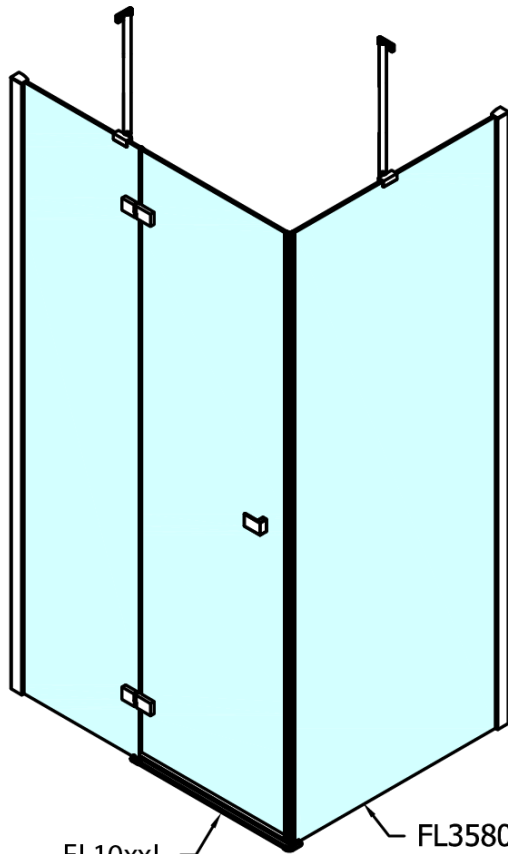

FORTIS Square screen 1100x1100 mm, corner, R variant

Order code: FL1011RFL3511

Basic information

Brand: Polysan
Series: FORTIS

Size

Width: 1100 mm
Height: 2000 mm
Depth: 1100 mm

Properties

Profile colour: Chrome - polished aluminum
Shape: Square shower enclosures
Type of opening: Single pivot door
Opening direction: Right
Opening width: 565 mm
Glass colour: TRANSPARENT glass
Glass finish: Antidrop
Glass thickness: 8 mm
Properties: Frameless design
Weight / Piece: 96.0 kg
Packaging: 2 Piece
Warranty: 2 years

Technical sheet

FL10xxL
FL11xxL

FL3580
FL3590
FL3510
FL3511
FL3512

FL3580
FL3590
FL3510
FL3511
FL3512

FL10xxR
FL11xxR

FORTIS Square screen 1100x1100 mm, corner, R variant

Dveře	A (mm)	B (mm)	C (mm)
FL1080	785-801	≈ 200	779-795
FL1090	885-901	≈ 300	879-895
FL1010	985-1001	≈ 400	979-995
FL1011	1085-1101	≈ 500	1079-1095
FL1012	1185-1201	≈ 600	1179-1195
FL1113	1285-1301	≈ 700	1279-1295
FL1114	1385-1401	≈ 800	1379-1395
FL1115	1485-1501	≈ 900	1479-1495

Boční stěna	E	D
FL3580	785-801	779-795
FL3590	885-901	879-895
FL3510	985-1001	979-995
FL3511	1085-1101	1079-1095
FL3512	1185-1201	1179-1195

FORTIS Square screen 1100x1100 mm, corner, R variant

Stavební připravenost pro montáž na dlažbu
kóty x, y = Rozměr k vnitřní straně skla

Construction readiness for floor mounting
dimensions x, y = Dimension to the inside of the glass

Dveře	X (mm)	B (mm)
FL1080	768	≈ 200
FL1090	868	≈ 300
FL1010	968	≈ 400
FL1011	1068	≈ 500
FL1012	1168	≈ 600
FL1113	1268	≈ 700
FL1114	1368	≈ 800
FL1115	1468	≈ 900