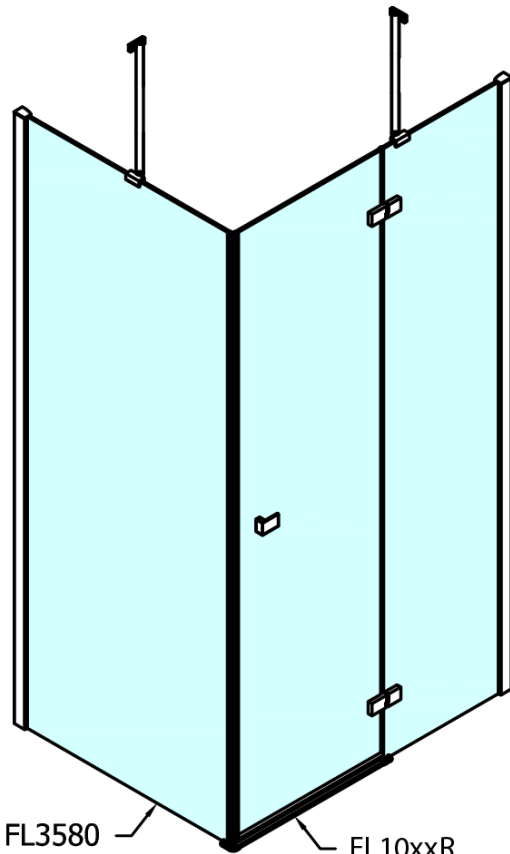

FORTIS Square screen 1100x1100 mm, corner, R variant

Order code: FL1011RFL3511

Basic information

Brand: Polysan
Series: FORTIS

Size

Width: 1100 mm
Height: 2000 mm
Depth: 1100 mm

Properties

Profile colour: Chrome - polished aluminum
Shape: Square shower enclosures
Type of opening: Single pivot door
Opening direction: Right
Opening width: 565 mm
Glass colour: TRANSPARENT glass
Glass finish: Antidrop
Glass thickness: 8 mm
Properties: Frameless design
Weight / Piece: 96.0 kg
Packaging: 2 Piece
Warranty: 2 years

Technical sheet

FL10xxL
FL11xxL

FL3580
FL3590
FL3510
FL3511
FL3512

FL3580
FL3590
FL3510
FL3511
FL3512

FL10xxR
FL11xxR

FORTIS Square screen 1100x1100 mm, corner, R variant

Dveře	A (mm)	B (mm)	C (mm)
FL1080	785-801	≈ 200	779-795
FL1090	885-901	≈ 300	879-895
FL1010	985-1001	≈ 400	979-995
FL1011	1085-1101	≈ 500	1079-1095
FL1012	1185-1201	≈ 600	1179-1195
FL1113	1285-1301	≈ 700	1279-1295
FL1114	1385-1401	≈ 800	1379-1395
FL1115	1485-1501	≈ 900	1479-1495

Boční stěna	E	D
FL3580	785-801	779-795
FL3590	885-901	879-895
FL3510	985-1001	979-995
FL3511	1085-1101	1079-1095
FL3512	1185-1201	1179-1195

FORTIS Square screen 1100x1100 mm, corner, R variant

Stavební připravenost pro montáž na dlažbu
kóty x, y = Rozměr k vnitřní straně skla

Construction readiness for floor mounting
dimensions x, y = Dimension to the inside of the glass

Dveře	X (mm)	B (mm)
FL1080	768	≈ 200
FL1090	868	≈ 300
FL1010	968	≈ 400
FL1011	1068	≈ 500
FL1012	1168	≈ 600
FL1113	1268	≈ 700
FL1114	1368	≈ 800
FL1115	1468	≈ 900