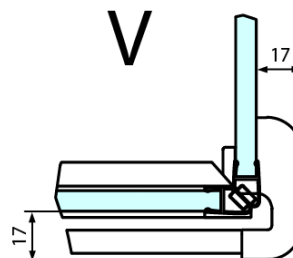

FORTIS Square screen 1100x1100 mm, corner, R variant

Order code: FL1011RFL3511

Basic information

Brand: Polysan
Series: FORTIS

Size

Width: 1100 mm
Height: 2000 mm
Depth: 1100 mm

Properties

Profile colour: Chrome - polished aluminum
Shape: Square shower enclosures
Type of opening: Single pivot door
Opening direction: Right
Opening width: 565 mm
Glass colour: TRANSPARENT glass
Glass finish: Antidrop
Glass thickness: 8 mm
Properties: Frameless design
Weight / Piece: 96.0 kg
Packaging: 2 Piece
Warranty: 2 years

Technical sheet

FL10xxL
FL11xxL

FL3580
FL3590
FL3510
FL3511
FL3512

FL3580
FL3590
FL3510
FL3511
FL3512

FL10xxR
FL11xxR

FORTIS Square screen 1100x1100 mm, corner, R variant

Dveře	A (mm)	B (mm)	C (mm)
FL1080	785-801	≈ 200	779-795
FL1090	885-901	≈ 300	879-895
FL1010	985-1001	≈ 400	979-995
FL1011	1085-1101	≈ 500	1079-1095
FL1012	1185-1201	≈ 600	1179-1195
FL1113	1285-1301	≈ 700	1279-1295
FL1114	1385-1401	≈ 800	1379-1395
FL1115	1485-1501	≈ 900	1479-1495

Boční stěna	E	D
FL3580	785-801	779-795
FL3590	885-901	879-895
FL3510	985-1001	979-995
FL3511	1085-1101	1079-1095
FL3512	1185-1201	1179-1195

FORTIS Square screen 1100x1100 mm, corner, R variant

Stavební připravenost pro montáž na dlažbu
kóty x, y = Rozměr k vnitřní straně skla

Construction readiness for floor mounting
dimensions x, y = Dimension to the inside of the glass

Dveře	X (mm)	B (mm)
FL1080	768	≈ 200
FL1090	868	≈ 300
FL1010	968	≈ 400
FL1011	1068	≈ 500
FL1012	1168	≈ 600
FL1113	1268	≈ 700
FL1114	1368	≈ 800
FL1115	1468	≈ 900