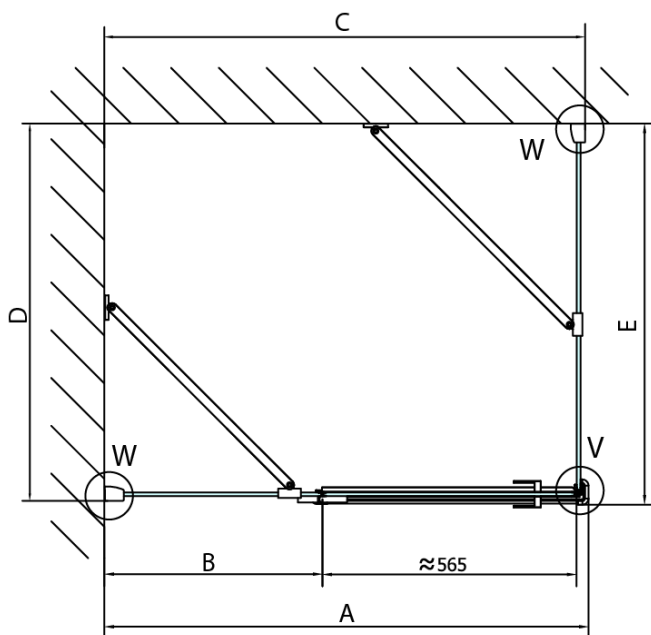

FORTIS Square screen 1100x1100 mm, corner, R variant

Order code: FL1011RFL3511

Basic information

Brand: Polysan
Series: FORTIS

Size

Width: 1100 mm
Height: 2000 mm
Depth: 1100 mm

Properties

Profile colour: Chrome - polished aluminum
Shape: Square shower enclosures
Type of opening: Single pivot door
Opening direction: Right
Opening width: 565 mm
Glass colour: TRANSPARENT glass
Glass finish: Antidrop
Glass thickness: 8 mm
Properties: Frameless design
Weight / Piece: 96.0 kg
Packaging: 2 Piece
Warranty: 2 years

Technical sheet

FL10xxL
FL11xxL

FL3580
FL3590
FL3510
FL3511
FL3512

FL3580
FL3590
FL3510
FL3511
FL3512

FL10xxR
FL11xxR

FORTIS Square screen 1100x1100 mm, corner, R
variant

Dveře	A (mm)	B (mm)	C (mm)
FL1080	785-801	≈ 200	779-795
FL1090	885-901	≈ 300	879-895
FL1010	985-1001	≈ 400	979-995
FL1011	1085-1101	≈ 500	1079-1095
FL1012	1185-1201	≈ 600	1179-1195
FL1113	1285-1301	≈ 700	1279-1295
FL1114	1385-1401	≈ 800	1379-1395
FL1115	1485-1501	≈ 900	1479-1495

Boční stěna	E	D
FL3580	785-801	779-795
FL3590	885-901	879-895
FL3510	985-1001	979-995
FL3511	1085-1101	1079-1095
FL3512	1185-1201	1179-1195

FORTIS Square screen 1100x1100 mm, corner, R variant

Stavební připravenost pro montáž na dlažbu
kóty x, y = Rozměr k vnitřní straně skla

Construction readiness for floor mounting
dimensions x, y = Dimension to the inside of the glass

Dveře	X (mm)	B (mm)
FL1080	768	≈ 200
FL1090	868	≈ 300
FL1010	968	≈ 400
FL1011	1068	≈ 500
FL1012	1168	≈ 600
FL1113	1268	≈ 700
FL1114	1368	≈ 800
FL1115	1468	≈ 900