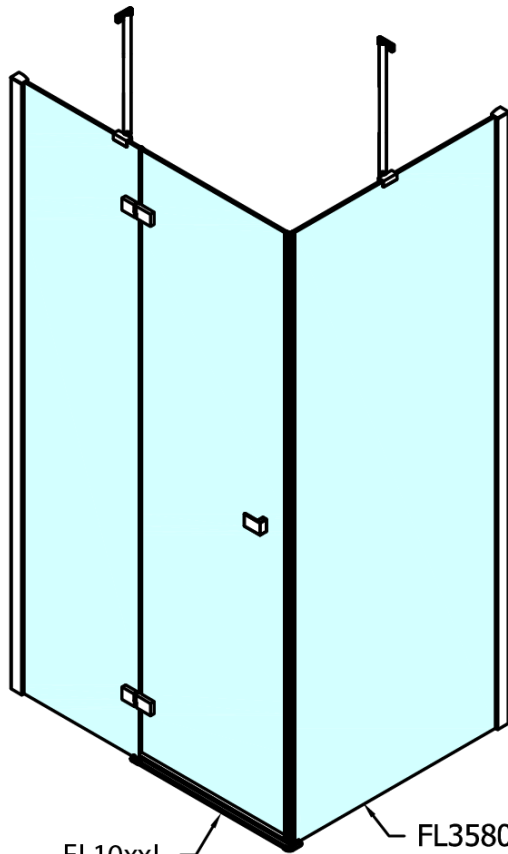

FORTIS Square screen 1100x1100 mm, corner, R variant

Order code: FL1011RFL3511

Basic information

Brand: Polysan
Series: FORTIS

Size

Width: 1100 mm
Height: 2000 mm
Depth: 1100 mm

Properties

Profile colour: Chrome - polished aluminum
Shape: Square shower enclosures
Type of opening: Single pivot door
Opening direction: Right
Opening width: 565 mm
Glass colour: TRANSPARENT glass
Glass finish: Antidrop
Glass thickness: 8 mm
Properties: Frameless design
Weight / Piece: 96.0 kg
Packaging: 2 Piece
Warranty: 2 years

Technical sheet

FL10xxL
FL11xxL

FL3580
FL3590
FL3510
FL3511
FL3512

FL3580
FL3590
FL3510
FL3511
FL3512

FL10xxR
FL11xxR

FORTIS Square screen 1100x1100 mm, corner, R
variant

Dveře	A (mm)	B (mm)	C (mm)
FL1080	785-801	≈ 200	779-795
FL1090	885-901	≈ 300	879-895
FL1010	985-1001	≈ 400	979-995
FL1011	1085-1101	≈ 500	1079-1095
FL1012	1185-1201	≈ 600	1179-1195
FL1113	1285-1301	≈ 700	1279-1295
FL1114	1385-1401	≈ 800	1379-1395
FL1115	1485-1501	≈ 900	1479-1495

Boční stěna	E	D
FL3580	785-801	779-795
FL3590	885-901	879-895
FL3510	985-1001	979-995
FL3511	1085-1101	1079-1095
FL3512	1185-1201	1179-1195

FORTIS Square screen 1100x1100 mm, corner, R variant

Stavební připravenost pro montáž na dlažbu
kóty x, y = Rozměr k vnitřní straně skla

Construction readiness for floor mounting
dimensions x, y = Dimension to the inside of the glass

Dveře	X (mm)	B (mm)
FL1080	768	≈ 200
FL1090	868	≈ 300
FL1010	968	≈ 400
FL1011	1068	≈ 500
FL1012	1168	≈ 600
FL1113	1268	≈ 700
FL1114	1368	≈ 800
FL1115	1468	≈ 900