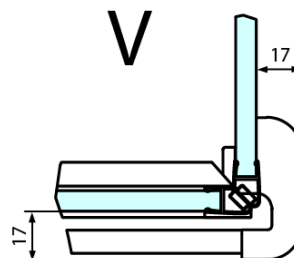

FORTIS Square screen 1100x1100 mm, corner, R variant

Order code: FL1011RFL3511

Basic information

Brand: Polysan
Series: FORTIS

Size

Width: 1100 mm
Height: 2000 mm
Depth: 1100 mm

Properties

Profile colour: Chrome - polished aluminum
Shape: Square shower enclosures
Type of opening: Single pivot door
Opening direction: Right
Opening width: 565 mm
Glass colour: TRANSPARENT glass
Glass finish: Antidrop
Glass thickness: 8 mm
Properties: Frameless design
Weight / Piece: 96.0 kg
Packaging: 2 Piece
Warranty: 2 years

Technical sheet

FL10xxL
FL11xxL

FL3580
FL3590
FL3510
FL3511
FL3512

FL3580
FL3590
FL3510
FL3511
FL3512

FL10xxR
FL11xxR

FORTIS Square screen 1100x1100 mm, corner, R
variant

Dveře	A (mm)	B (mm)	C (mm)
FL1080	785-801	≈ 200	779-795
FL1090	885-901	≈ 300	879-895
FL1010	985-1001	≈ 400	979-995
FL1011	1085-1101	≈ 500	1079-1095
FL1012	1185-1201	≈ 600	1179-1195
FL1113	1285-1301	≈ 700	1279-1295
FL1114	1385-1401	≈ 800	1379-1395
FL1115	1485-1501	≈ 900	1479-1495

Boční stěna	E	D
FL3580	785-801	779-795
FL3590	885-901	879-895
FL3510	985-1001	979-995
FL3511	1085-1101	1079-1095
FL3512	1185-1201	1179-1195

FORTIS Square screen 1100x1100 mm, corner, R variant

Stavební připravenost pro montáž na dlažbu
kóty x, y = Rozměr k vnitřní straně skla

Construction readiness for floor mounting
dimensions x, y = Dimension to the inside of the glass

Dveře	X (mm)	B (mm)
FL1080	768	≈ 200
FL1090	868	≈ 300
FL1010	968	≈ 400
FL1011	1068	≈ 500
FL1012	1168	≈ 600
FL1113	1268	≈ 700
FL1114	1368	≈ 800
FL1115	1468	≈ 900