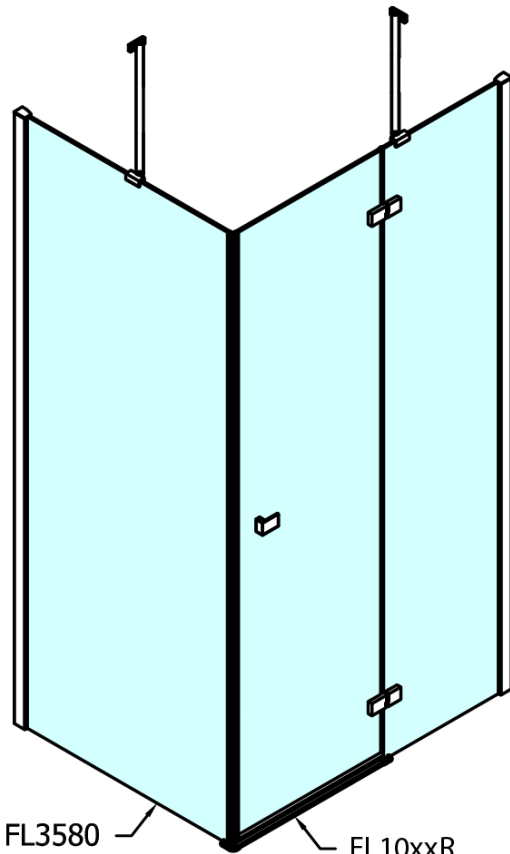

FORTIS Square screen 1100x1100 mm, corner, R variant

Order code: FL1011RFL3511

Basic information

Brand: Polysan
Series: FORTIS

Size

Width: 1100 mm
Height: 2000 mm
Depth: 1100 mm

Properties

Profile colour: Chrome - polished aluminum
Shape: Square shower enclosures
Type of opening: Single pivot door
Opening direction: Right
Opening width: 565 mm
Glass colour: TRANSPARENT glass
Glass finish: Antidrop
Glass thickness: 8 mm
Properties: Frameless design
Weight / Piece: 96.0 kg
Packaging: 2 Piece
Warranty: 2 years

Technical sheet

FL10xxL
FL11xxL

FL3580
FL3590
FL3510
FL3511
FL3512

FL3580
FL3590
FL3510
FL3511
FL3512

FL10xxR
FL11xxR

FORTIS Square screen 1100x1100 mm, corner, R
variant

Dveře	A (mm)	B (mm)	C (mm)
FL1080	785-801	≈ 200	779-795
FL1090	885-901	≈ 300	879-895
FL1010	985-1001	≈ 400	979-995
FL1011	1085-1101	≈ 500	1079-1095
FL1012	1185-1201	≈ 600	1179-1195
FL1113	1285-1301	≈ 700	1279-1295
FL1114	1385-1401	≈ 800	1379-1395
FL1115	1485-1501	≈ 900	1479-1495

Boční stěna	E	D
FL3580	785-801	779-795
FL3590	885-901	879-895
FL3510	985-1001	979-995
FL3511	1085-1101	1079-1095
FL3512	1185-1201	1179-1195

FORTIS Square screen 1100x1100 mm, corner, R variant

Stavební připravenost pro montáž na dlažbu
kóty x, y = Rozměr k vnitřní straně skla

Construction readiness for floor mounting
dimensions x, y = Dimension to the inside of the glass

Dveře	X (mm)	B (mm)
FL1080	768	≈ 200
FL1090	868	≈ 300
FL1010	968	≈ 400
FL1011	1068	≈ 500
FL1012	1168	≈ 600
FL1113	1268	≈ 700
FL1114	1368	≈ 800
FL1115	1468	≈ 900