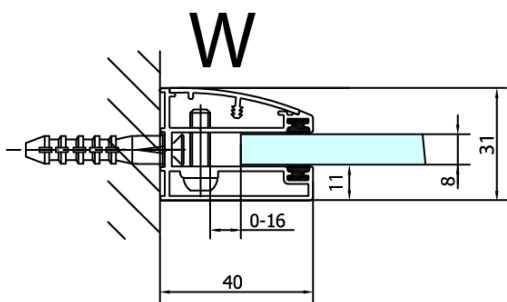

FORTIS Square screen 1100x1100 mm, corner, R variant

Order code: FL1011RFL3511

Basic information

Brand: Polysan
Series: FORTIS

Size

Width: 1100 mm
Height: 2000 mm
Depth: 1100 mm

Properties

Profile colour: Chrome - polished aluminum
Shape: Square shower enclosures
Type of opening: Single pivot door
Opening direction: Right
Opening width: 565 mm
Glass colour: TRANSPARENT glass
Glass finish: Antidrop
Glass thickness: 8 mm
Properties: Frameless design
Weight / Piece: 96.0 kg
Packaging: 2 Piece
Warranty: 2 years

Technical sheet

FL10xxL
FL11xxL

FL3580
FL3590
FL3510
FL3511
FL3512

FL3580
FL3590
FL3510
FL3511
FL3512

FL10xxR
FL11xxR

FORTIS Square screen 1100x1100 mm, corner, R
variant

Dveře	A (mm)	B (mm)	C (mm)
FL1080	785-801	≈ 200	779-795
FL1090	885-901	≈ 300	879-895
FL1010	985-1001	≈ 400	979-995
FL1011	1085-1101	≈ 500	1079-1095
FL1012	1185-1201	≈ 600	1179-1195
FL1113	1285-1301	≈ 700	1279-1295
FL1114	1385-1401	≈ 800	1379-1395
FL1115	1485-1501	≈ 900	1479-1495

Boční stěna	E	D
FL3580	785-801	779-795
FL3590	885-901	879-895
FL3510	985-1001	979-995
FL3511	1085-1101	1079-1095
FL3512	1185-1201	1179-1195

FORTIS Square screen 1100x1100 mm, corner, R variant

Stavební připravenost pro montáž na dlažbu
kóty x, y = Rozměr k vnitřní straně skla

Construction readiness for floor mounting
dimensions x, y = Dimension to the inside of the glass

Dveře	X (mm)	B (mm)
FL1080	768	≈ 200
FL1090	868	≈ 300
FL1010	968	≈ 400
FL1011	1068	≈ 500
FL1012	1168	≈ 600
FL1113	1268	≈ 700
FL1114	1368	≈ 800
FL1115	1468	≈ 900