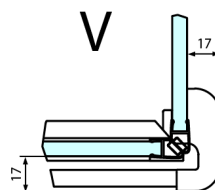

Dveře	A (mm)	B (mm)	C (mm)
FL1080	785-801	≈ 200	779-795
FL1090	885-901	≈ 300	879-895
FL1010	985-1001	≈ 400	979-995
FL1011	1085-1101	≈ 500	1079-1095
FL1012	1185-1201	≈ 600	1179-1195
FL1113	1285-1301	≈ 700	1279-1295
FL1114	1385-1401	≈ 800	1379-1395
FL1115	1485-1501	≈ 900	1479-1495

Boční stěna	E	D
FL3580	785-801	779-795
FL3590	885-901	879-895
FL3510	985-1001	979-995
FL3511	1085-1101	1079-1095
FL3512	1185-1201	1179-1195