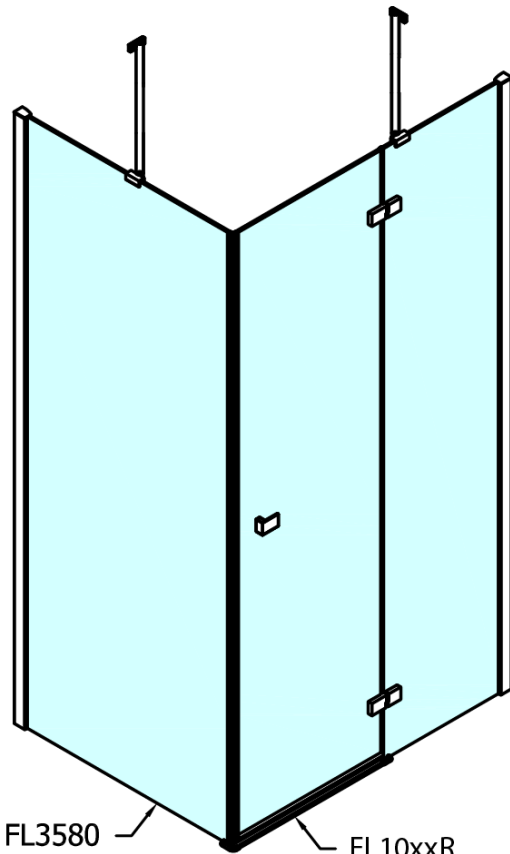

FORTIS Square screen 1100x1100 mm, corner, L variant

Order code: FL1011LFL3511

Basic information

Brand: Polysan
Series: FORTIS

Size

Width: 1100 mm
Height: 2000 mm
Depth: 1100 mm

Properties

Profile colour: Chrome - polished aluminum
Shape: Square shower enclosures
Type of opening: Single pivot door
Opening direction: Left
Opening width: 565 mm
Glass colour: TRANSPARENT glass
Glass finish: Antidrop
Glass thickness: 8 mm
Properties: Frameless design
Weight / Piece: 96.0 kg
Packaging: 2 Piece
Warranty: 2 years

Technical sheet

FL10xxL
FL11xxL

FL3580
FL3590
FL3510
FL3511
FL3512

FL3580
FL3590
FL3510
FL3511
FL3512

FL10xxR
FL11xxR

FORTIS Square screen 1100x1100 mm, corner, L
variant

Dveře	A (mm)	B (mm)	C (mm)
FL1080	785-801	≈ 200	779-795
FL1090	885-901	≈ 300	879-895
FL1010	985-1001	≈ 400	979-995
FL1011	1085-1101	≈ 500	1079-1095
FL1012	1185-1201	≈ 600	1179-1195
FL1113	1285-1301	≈ 700	1279-1295
FL1114	1385-1401	≈ 800	1379-1395
FL1115	1485-1501	≈ 900	1479-1495

Boční stěna	E	D
FL3580	785-801	779-795
FL3590	885-901	879-895
FL3510	985-1001	979-995
FL3511	1085-1101	1079-1095
FL3512	1185-1201	1179-1195

FORTIS Square screen 1100x1100 mm, corner, L variant

Stavební připravenost pro montáž na dlažbu
 kóty x, y = Rozměr k vnitřní straně skla

Construction readiness for floor mounting
 dimensions x, y = Dimension to the inside of the glass

Dveře	X (mm)	B (mm)
FL1080	768	≈ 200
FL1090	868	≈ 300
FL1010	968	≈ 400
FL1011	1068	≈ 500
FL1012	1168	≈ 600
FL1113	1268	≈ 700
FL1114	1368	≈ 800
FL1115	1468	≈ 900