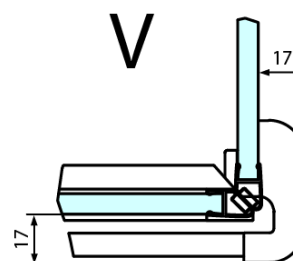

FORTIS Square screen 1100x1100 mm, corner, L variant

Order code: FL1011LFL3511

Basic information

Brand: Polysan
Series: FORTIS

Size

Width: 1100 mm
Height: 2000 mm
Depth: 1100 mm

Properties

Profile colour: Chrome - polished aluminum
Shape: Square shower enclosures
Type of opening: Single pivot door
Opening direction: Left
Opening width: 565 mm
Glass colour: TRANSPARENT glass
Glass finish: Antidrop
Glass thickness: 8 mm
Properties: Frameless design
Weight / Piece: 96.0 kg
Packaging: 2 Piece
Warranty: 2 years

Technical sheet

FL10xxL
FL11xxL

FL3580
FL3590
FL3510
FL3511
FL3512

FL3580
FL3590
FL3510
FL3511
FL3512

FL10xxR
FL11xxR

FORTIS Square screen 1100x1100 mm, corner, L
variant

Dveře	A (mm)	B (mm)	C (mm)
FL1080	785-801	≈ 200	779-795
FL1090	885-901	≈ 300	879-895
FL1010	985-1001	≈ 400	979-995
FL1011	1085-1101	≈ 500	1079-1095
FL1012	1185-1201	≈ 600	1179-1195
FL1113	1285-1301	≈ 700	1279-1295
FL1114	1385-1401	≈ 800	1379-1395
FL1115	1485-1501	≈ 900	1479-1495

Boční stěna	E	D
FL3580	785-801	779-795
FL3590	885-901	879-895
FL3510	985-1001	979-995
FL3511	1085-1101	1079-1095
FL3512	1185-1201	1179-1195

FORTIS Square screen 1100x1100 mm, corner, L variant

Stavební připravenost pro montáž na dlažbu
 kóty x, y = Rozměr k vnitřní straně skla

Construction readiness for floor mounting
 dimensions x, y = Dimension to the inside of the glass

Dveře	X (mm)	B (mm)
FL1080	768	≈ 200
FL1090	868	≈ 300
FL1010	968	≈ 400
FL1011	1068	≈ 500
FL1012	1168	≈ 600
FL1113	1268	≈ 700
FL1114	1368	≈ 800
FL1115	1468	≈ 900