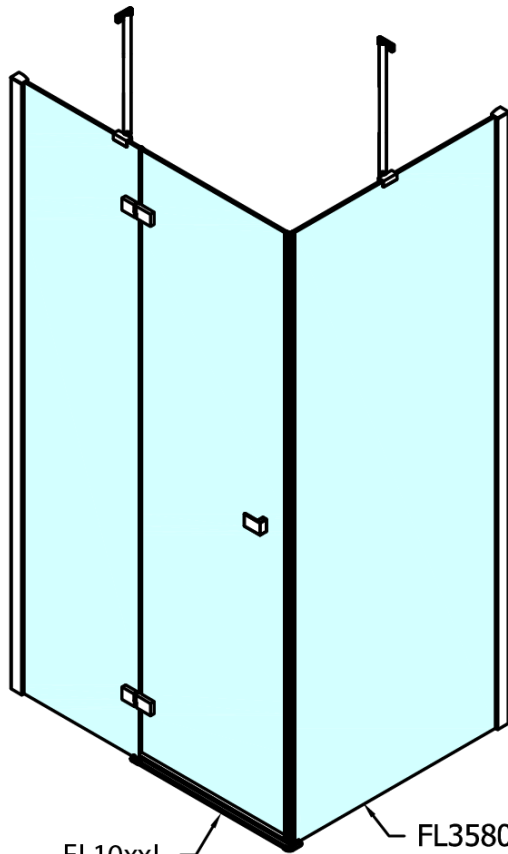

FORTIS Square screen 1100x1100 mm, corner, L variant

Order code: FL1011LFL3511

Basic information

Brand: Polysan
Series: FORTIS

Size

Width: 1100 mm
Height: 2000 mm
Depth: 1100 mm

Properties

Profile colour: Chrome - polished aluminum
Shape: Square shower enclosures
Type of opening: Single pivot door
Opening direction: Left
Opening width: 565 mm
Glass colour: TRANSPARENT glass
Glass finish: Antidrop
Glass thickness: 8 mm
Properties: Frameless design
Weight / Piece: 96.0 kg
Packaging: 2 Piece
Warranty: 2 years

Technical sheet

FL10xxL
FL11xxL

FL3580
FL3590
FL3510
FL3511
FL3512

FL3580
FL3590
FL3510
FL3511
FL3512

FL10xxR
FL11xxR

FORTIS Square screen 1100x1100 mm, corner, L
variant

Dveře	A (mm)	B (mm)	C (mm)
FL1080	785-801	≈ 200	779-795
FL1090	885-901	≈ 300	879-895
FL1010	985-1001	≈ 400	979-995
FL1011	1085-1101	≈ 500	1079-1095
FL1012	1185-1201	≈ 600	1179-1195
FL1113	1285-1301	≈ 700	1279-1295
FL1114	1385-1401	≈ 800	1379-1395
FL1115	1485-1501	≈ 900	1479-1495

Boční stěna	E	D
FL3580	785-801	779-795
FL3590	885-901	879-895
FL3510	985-1001	979-995
FL3511	1085-1101	1079-1095
FL3512	1185-1201	1179-1195

FORTIS Square screen 1100x1100 mm, corner, L variant

Stavební připravenost pro montáž na dlažbu
 kóty x, y = Rozměr k vnitřní straně skla

Construction readiness for floor mounting
 dimensions x, y = Dimension to the inside of the glass

Dveře	X (mm)	B (mm)
FL1080	768	≈ 200
FL1090	868	≈ 300
FL1010	968	≈ 400
FL1011	1068	≈ 500
FL1012	1168	≈ 600
FL1113	1268	≈ 700
FL1114	1368	≈ 800
FL1115	1468	≈ 900