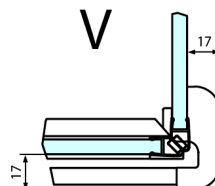

Dveře	A (mm)	B (mm)	C (mm)
FL1080	785-801	≈ 200	779-795
FL1090	885-901	≈ 300	879-895
FL1010	985-1001	≈ 400	979-995
FL1011	1085-1101	≈ 500	1079-1095
FL1012	1185-1201	≈ 600	1179-1195
FL1113	1285-1301	≈ 700	1279-1295
FL1114	1385-1401	≈ 800	1379-1395
FL1115	1485-1501	≈ 900	1479-1495

Boční stěna	E	D
FL3580	785-801	779-795
FL3590	885-901	879-895
FL3510	985-1001	979-995
FL3511	1085-1101	1079-1095
FL3512	1185-1201	1179-1195