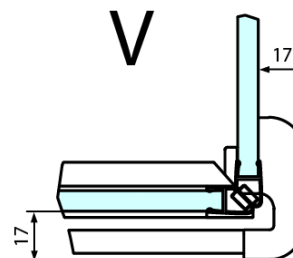

Dveře	A (mm)	B (mm)	C (mm)
FL1080	785-801	≈ 200	779-795
FL1090	885-901	≈ 300	879-895
FL1010	985-1001	≈ 400	979-995
FL1011	1085-1101	≈ 500	1079-1095
FL1012	1185-1201	≈ 600	1179-1195
FL1113	1285-1301	≈ 700	1279-1295
FL1114	1385-1401	≈ 800	1379-1395
FL1115	1485-1501	≈ 900	1479-1495

Boční stěna	E	D
FL3580	785-801	779-795
FL3590	885-901	879-895
FL3510	985-1001	979-995
FL3511	1085-1101	1079-1095
FL3512	1185-1201	1179-1195