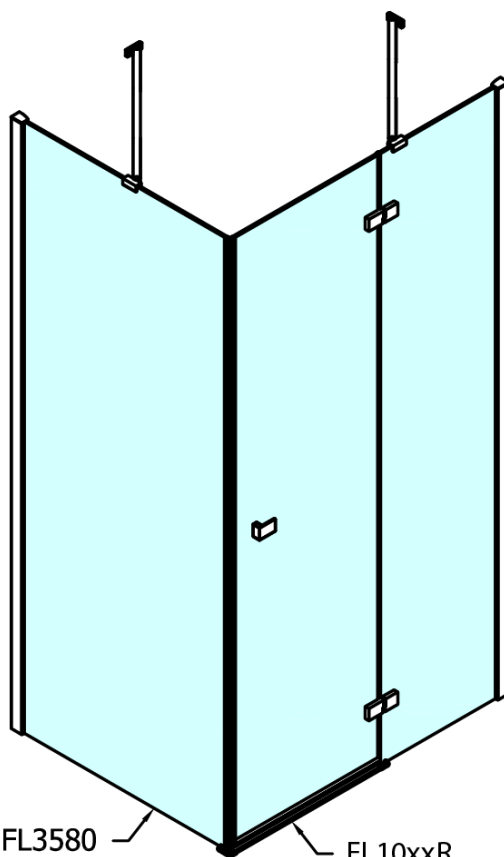

Order code: FL1010RFL3511

Basic information

Brand: Polysan

Series: FORTIS

Size

Width: 1000 mm

Height: 2000 mm

Depth: 1100 mm

Properties

Profile colour: Chrome - polished aluminum

Shape: Rectangular shower enclosures

Type of opening: Single pivot door

Opening direction: Right

Opening width: 565 mm

Glass colour: TRANSPARENT glass

Glass finish: Antidrop

Glass thickness: 8 mm

Properties: Frameless design

Weight / Piece: 94.0 kg

Packaging: 2 Piece

Warranty: 2 years

Technical sheet

FL10xxL
FL11xxL

FL3580
FL3590
FL3510
FL3511
FL3512

FL3580
FL3590
FL3510
FL3511
FL3512

FL10xxR
FL11xxR

Dveře	A (mm)	B (mm)	C (mm)
FL1080	785-801	≈ 200	779-795
FL1090	885-901	≈ 300	879-895
FL1010	985-1001	≈ 400	979-995
FL1011	1085-1101	≈ 500	1079-1095
FL1012	1185-1201	≈ 600	1179-1195
FL1113	1285-1301	≈ 700	1279-1295
FL1114	1385-1401	≈ 800	1379-1395
FL1115	1485-1501	≈ 900	1479-1495