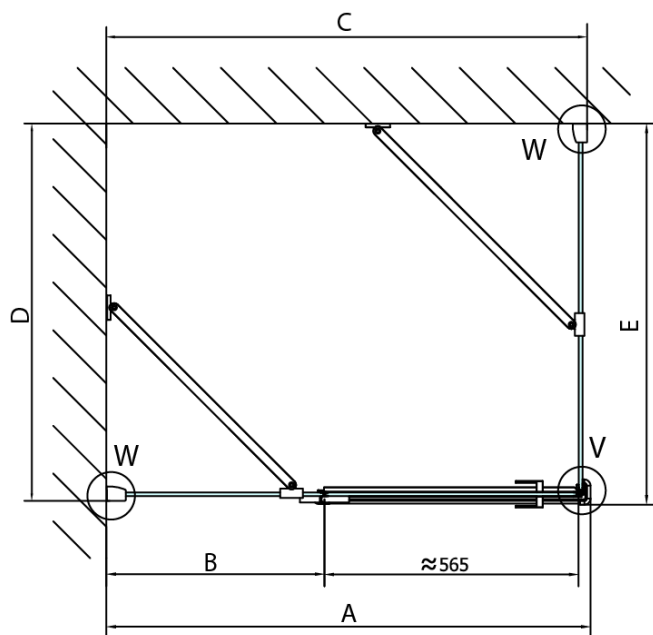

Properties

Profile colour: Chrome - polished aluminum

Shape: Rectangular shower enclosures

Type of opening: Single pivot door

Opening direction: Right

Opening width: 565 mm

Glass colour: TRANSPARENT glass

Glass finish: Antidrop

Glass thickness: 8 mm

Properties: Frameless design

Weight / Piece: 94.0 kg

Packaging: 2 Piece

Warranty: 2 years

Technical sheet

FL10xxL
FL11xxL

FL3580
FL3590
FL3510
FL3511
FL3512

FL3580
FL3590
FL3510
FL3511
FL3512

FL10xxR
FL11xxR

Dveře	A (mm)	B (mm)	C (mm)
FL1080	785-801	≈ 200	779-795
FL1090	885-901	≈ 300	879-895
FL1010	985-1001	≈ 400	979-995
FL1011	1085-1101	≈ 500	1079-1095
FL1012	1185-1201	≈ 600	1179-1195
FL1113	1285-1301	≈ 700	1279-1295
FL1114	1385-1401	≈ 800	1379-1395
FL1115	1485-1501	≈ 900	1479-1495

Construction readiness for floor mounting
 dimensions x, y = Dimension to the inside of the glass

Dveře	X (mm)	B (mm)
FL1080	768	≈ 200
FL1090	868	≈ 300
FL1010	968	≈ 400
FL1011	1068	≈ 500
FL1012	1168	≈ 600
FL1113	1268	≈ 700
FL1114	1368	≈ 800
FL1115	1468	≈ 900