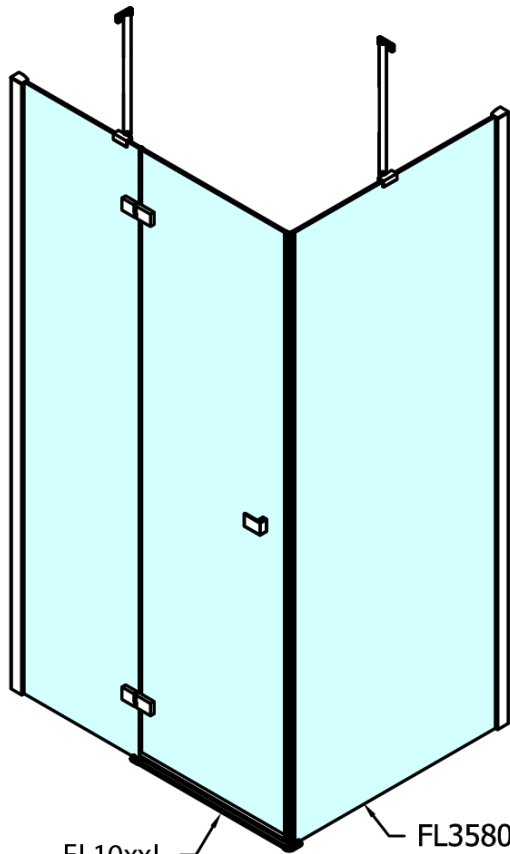

Order code: FL1010RFL3511

Basic information

Brand: Polysan

Series: FORTIS

Size

Width: 1000 mm

Height: 2000 mm

Depth: 1100 mm

Properties

Profile colour: Chrome - polished aluminum

Shape: Rectangular shower enclosures

Type of opening: Single pivot door

Opening direction: Right

Opening width: 565 mm

Glass colour: TRANSPARENT glass

Glass finish: Antidrop

Glass thickness: 8 mm

Properties: Frameless design

Weight / Piece: 94.0 kg

Packaging: 2 Piece

Warranty: 2 years

Technical sheet

FL10xxL
FL11xxL

FL3580
FL3590
FL3510
FL3511
FL3512

FL3580
FL3590
FL3510
FL3511
FL3512

FL10xxR
FL11xxR

Dveře	A (mm)	B (mm)	C (mm)
FL1080	785-801	≈ 200	779-795
FL1090	885-901	≈ 300	879-895
FL1010	985-1001	≈ 400	979-995
FL1011	1085-1101	≈ 500	1079-1095
FL1012	1185-1201	≈ 600	1179-1195
FL1113	1285-1301	≈ 700	1279-1295
FL1114	1385-1401	≈ 800	1379-1395
FL1115	1485-1501	≈ 900	1479-1495