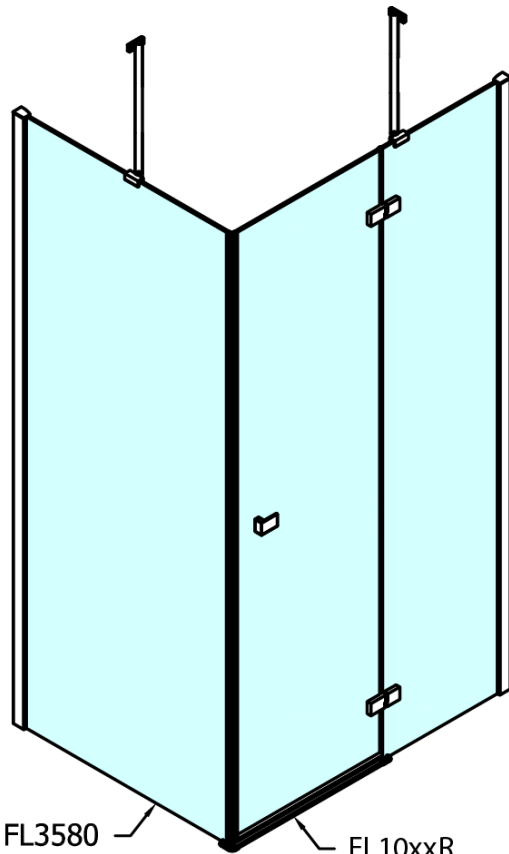

Order code: FL1010RFL3511

Basic information

Brand: Polysan

Series: FORTIS

Size

Width: 1000 mm

Height: 2000 mm

Depth: 1100 mm

Properties

Profile colour: Chrome - polished aluminum

Shape: Rectangular shower enclosures

Type of opening: Single pivot door

Opening direction: Right

Opening width: 565 mm

Glass colour: TRANSPARENT glass

Glass finish: Antidrop

Glass thickness: 8 mm

Properties: Frameless design

Weight / Piece: 94.0 kg

Packaging: 2 Piece

Warranty: 2 years

Technical sheet

FL10xxL
FL11xxL

FL3580
FL3590
FL3510
FL3511
FL3512

FL3580
FL3590
FL3510
FL3511
FL3512

FL10xxR
FL11xxR

Dveře	A (mm)	B (mm)	C (mm)
FL1080	785-801	≈ 200	779-795
FL1090	885-901	≈ 300	879-895
FL1010	985-1001	≈ 400	979-995
FL1011	1085-1101	≈ 500	1079-1095
FL1012	1185-1201	≈ 600	1179-1195
FL1113	1285-1301	≈ 700	1279-1295
FL1114	1385-1401	≈ 800	1379-1395
FL1115	1485-1501	≈ 900	1479-1495