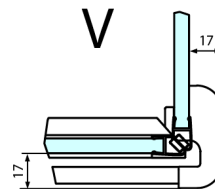

Dveře	A (mm)	B (mm)	C (mm)
FL1080	785-801	≈ 200	779-795
FL1090	885-901	≈ 300	879-895
FL1010	985-1001	≈ 400	979-995
FL1011	1085-1101	≈ 500	1079-1095
FL1012	1185-1201	≈ 600	1179-1195
FL1113	1285-1301	≈ 700	1279-1295
FL1114	1385-1401	≈ 800	1379-1395
FL1115	1485-1501	≈ 900	1479-1495

Boční stěna	E	D
FL3580	785-801	779-795
FL3590	885-901	879-895
FL3510	985-1001	979-995
FL3511	1085-1101	1079-1095
FL3512	1185-1201	1179-1195