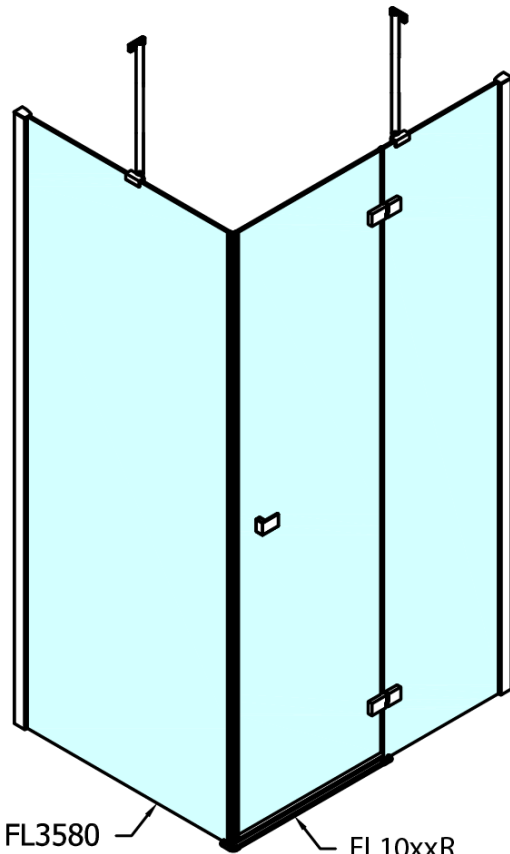

Order code: FL1080RFL3512

Basic information

Brand: Polysan

Series: FORTIS

Size

Width: 800 mm

Height: 2000 mm

Depth: 1200 mm

Properties

Profile colour: Chrome - polished aluminum

Shape: Rectangular shower enclosures

Type of opening: Single pivot door

Opening direction: Right

Opening width: 565 mm

Glass colour: TRANSPARENT glass

Glass finish: Antidrop

Glass thickness: 8 mm

Properties: Frameless design

Weight / Piece: 93.0 kg

Packaging: 2 Piece

Warranty: 2 years

Technical sheet

FL10xxL
FL11xxL

FL3580
FL3590
FL3510
FL3511
FL3512

FL3580
FL3590
FL3510
FL3511
FL3512

FL10xxR
FL11xxR

Dveře	A (mm)	B (mm)	C (mm)
FL1080	785-801	≈ 200	779-795
FL1090	885-901	≈ 300	879-895
FL1010	985-1001	≈ 400	979-995
FL1011	1085-1101	≈ 500	1079-1095
FL1012	1185-1201	≈ 600	1179-1195
FL1113	1285-1301	≈ 700	1279-1295
FL1114	1385-1401	≈ 800	1379-1395
FL1115	1485-1501	≈ 900	1479-1495