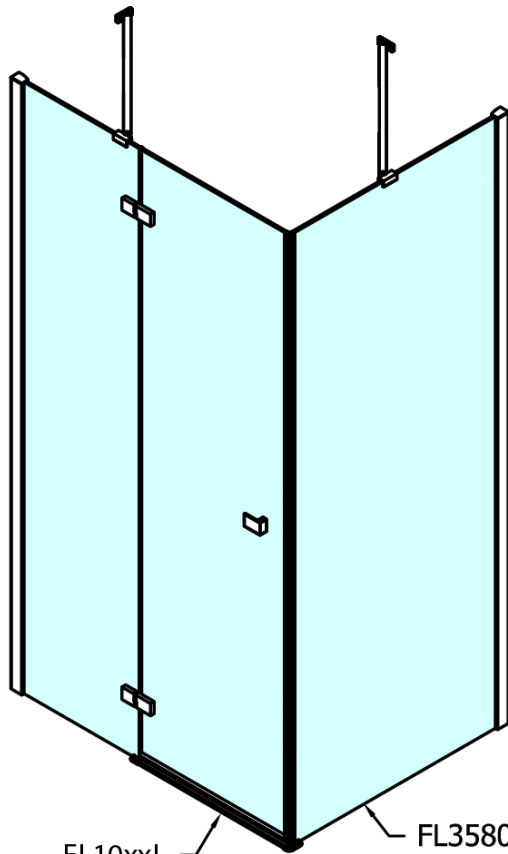

Order code: FL1080RFL3512

Basic information

Brand: Polysan

Series: FORTIS

Size

Width: 800 mm

Height: 2000 mm

Depth: 1200 mm

Properties

Profile colour: Chrome - polished aluminum

Shape: Rectangular shower enclosures

Type of opening: Single pivot door

Opening direction: Right

Opening width: 565 mm

Glass colour: TRANSPARENT glass

Glass finish: Antidrop

Glass thickness: 8 mm

Properties: Frameless design

Weight / Piece: 93.0 kg

Packaging: 2 Piece

Warranty: 2 years

Technical sheet

FL10xxL
FL11xxL

FL3580
FL3590
FL3510
FL3511
FL3512

FL3580
FL3590
FL3510
FL3511
FL3512

FL10xxR
FL11xxR

Dveře	A (mm)	B (mm)	C (mm)
FL1080	785-801	≈ 200	779-795
FL1090	885-901	≈ 300	879-895
FL1010	985-1001	≈ 400	979-995
FL1011	1085-1101	≈ 500	1079-1095
FL1012	1185-1201	≈ 600	1179-1195
FL1113	1285-1301	≈ 700	1279-1295
FL1114	1385-1401	≈ 800	1379-1395
FL1115	1485-1501	≈ 900	1479-1495