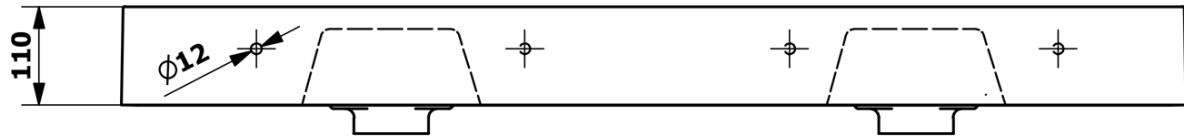

GODIVA double washbasin, cast marble, 119x44cm,
without tap hole, white

SAPHO

Technical sheet