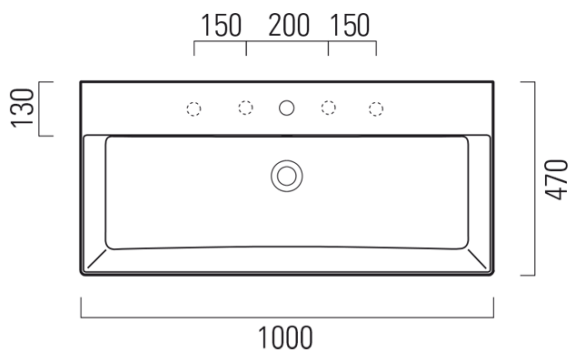

Order code: 9423011

Basic information

Brand: GSI
Series: KUBE X

Size

Width: 1000 mm
Height: 160 mm
Depth: 470 mm

Properties

Colour: White
Material: Ceramic
Installation: Freestanding, Wall-hung - Screws
Type of washbasin: Washbasin
Tap hole: Without tap hole
Overflow: Yes
Shape: Rectangle
Equipment: ExtraGlaze
Weight / Piece: 28.2 kg
Packaging: 1 Piece
Warranty: 2 years

We recommend buy

1 Piece GSI washbasin drain 5/4", click-clack, ceramic stopper, 5-65mm, white (Order code: PCS11)

Technical sheet

* Taglio sul mobile
Furniture's cut