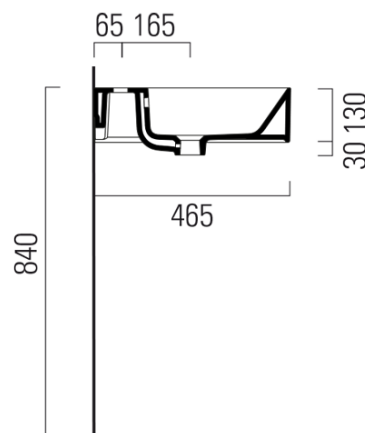

### Size

Width: 1000 mm  
Height: 160 mm  
Depth: 470 mm

### Properties

Colour: White  
Material: Ceramic  
Installation: Freestanding, Wall-hung - Screws  
Type of washbasin: Washbasin  
Tap hole: Without tap hole  
Overflow: Yes  
Shape: Rectangle  
Equipment: ExtraGlaze  
Weight / Piece: 28.2 kg  
Packaging: 1 Piece  
Warranty: 2 years

### We recommend buy

1 Piece GSI Click-Clack washbasin waste 5/4", ceramic plug, white (Order code: PCS11)

Technical sheet

\* Taglio sul mobile  
Furniture's cut