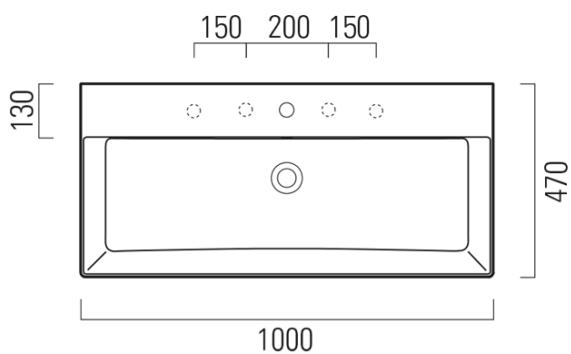

Technical sheet