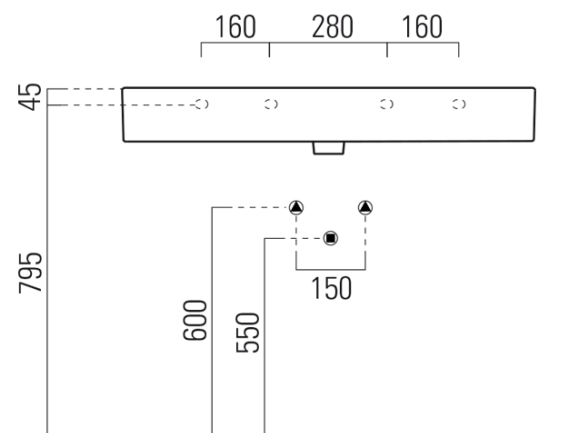

### Size

Width: 1000 mm  
Height: 160 mm  
Depth: 470 mm

### Properties

Colour: White  
Material: Ceramic  
Installation: Freestanding, Wall-hung - Screws  
Type of washbasin: Washbasin  
Tap hole: Without tap hole  
Overflow: Yes  
Shape: Rectangle  
Equipment: ExtraGlaze  
Weight / Piece: 28.2 kg  
Packaging: 1 Piece  
Warranty: 2 years

### We recommend buy

1 Piece GSI Click-Clack washbasin waste 5/4", ceramic plug, white (Order code: PCS11)

Technical sheet

\* Taglio sul mobile  
Furniture's cut