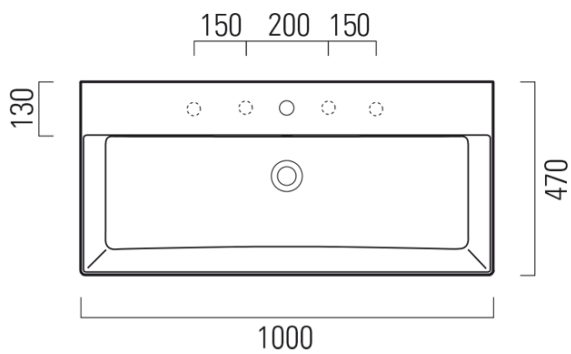

Order code: 9423011

Basic information

Brand: GSI
Series: KUBE X

Size

Width: 1000 mm
Height: 160 mm
Depth: 470 mm

Properties

Colour: White
Material: Ceramic
Installation: Freestanding, Wall-hung - Screws
Type of washbasin: Washbasin
Tap hole: Without tap hole
Overflow: Yes
Shape: Rectangle
Equipment: ExtraGlaze
Weight / Piece: 28.2 kg
Packaging: 1 Piece
Warranty: 2 years

We recommend buy

1 Piece GSI washbasin drain 5/4", click-clack, ceramic stopper, 5-65mm, white (Order code: PCS11)

Technical sheet

* Taglio sul mobile
Furniture's cut