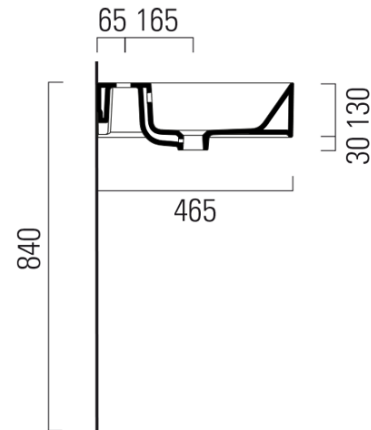

Order code: 9423011

Basic information

Brand: GSI
Series: KUBE X

Size

Width: 1000 mm
Height: 160 mm
Depth: 470 mm

Properties

Colour: White
Material: Ceramic
Installation: Freestanding, Wall-hung - Screws
Type of washbasin: Washbasin
Tap hole: Without tap hole
Overflow: Yes
Shape: Rectangle
Equipment: ExtraGlaze
Weight / Piece: 28.2 kg
Packaging: 1 Piece
Warranty: 2 years

We recommend buy

1 Piece GSI washbasin drain 5/4", click-clack, ceramic stopper, 5-65mm, white (Order code: PCS11)

Technical sheet

* Taglio sul mobile
Furniture's cut