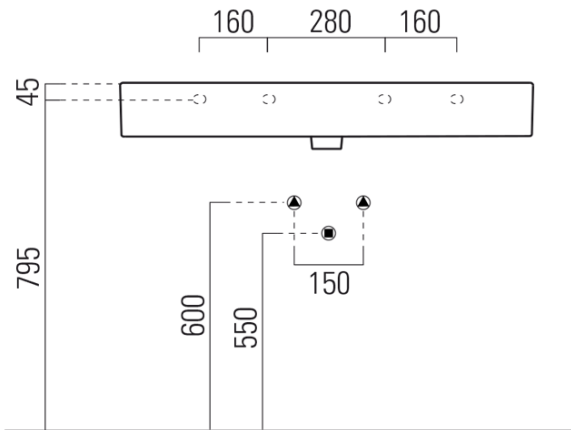

Order code: 9423011

Basic information

Brand: GSI
Series: KUBE X

Size

Width: 1000 mm
Height: 160 mm
Depth: 470 mm

Properties

Colour: White
Material: Ceramic
Installation: Freestanding, Wall-hung - Screws
Type of washbasin: Washbasin
Tap hole: Without tap hole
Overflow: Yes
Shape: Rectangle
Equipment: ExtraGlaze
Weight / Piece: 28.2 kg
Packaging: 1 Piece
Warranty: 2 years

We recommend buy

1 Piece GSI washbasin drain 5/4", click-clack, ceramic stopper, 5-65mm, white (Order code: PCS11)

Technical sheet

* Taglio sul mobile
Furniture's cut