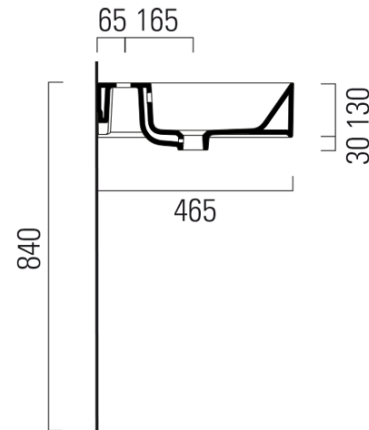

### Size

Width: 1000 mm  
Height: 160 mm  
Depth: 470 mm

### Properties

Colour: White  
Material: Ceramic  
Installation: Freestanding, Wall-hung - Screws  
Type of washbasin: Washbasin  
Tap hole: Without tap hole  
Overflow: Yes  
Shape: Rectangle  
Equipment: ExtraGlaze  
Weight / Piece: 28.2 kg  
Packaging: 1 Piece  
Warranty: 2 years

### We recommend buy

1 Piece GSI Click-Clack washbasin waste 5/4", ceramic plug, white (Order code: PCS11)

Technical sheet

\* Taglio sul mobile  
Furniture's cut