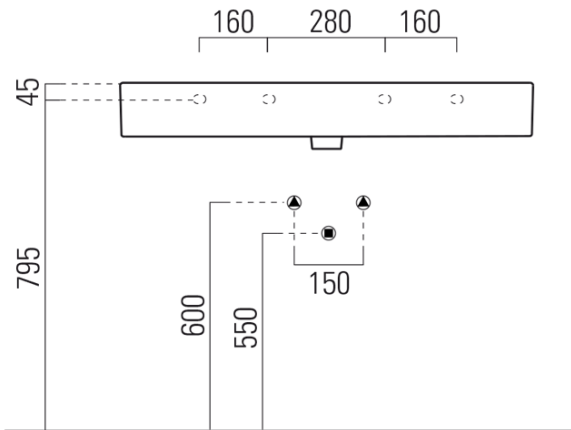

### Size

Width: 1000 mm  
Height: 160 mm  
Depth: 470 mm

### Properties

Colour: White  
Material: Ceramic  
Installation: Freestanding, Wall-hung - Screws  
Type of washbasin: Washbasin  
Tap hole: Without tap hole  
Overflow: Yes  
Shape: Rectangle  
Equipment: ExtraGlaze  
Weight / Piece: 28.2 kg  
Packaging: 1 Piece  
Warranty: 2 years

### We recommend buy

1 Piece GSI Click-Clack washbasin waste 5/4", ceramic plug, white (Order code: PCS11)

Technical sheet

\* Taglio sul mobile  
Furniture's cut