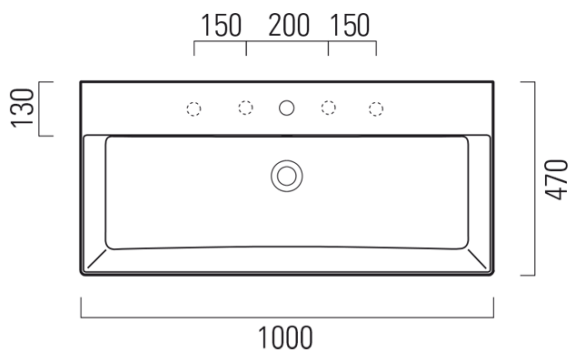

Technical sheet