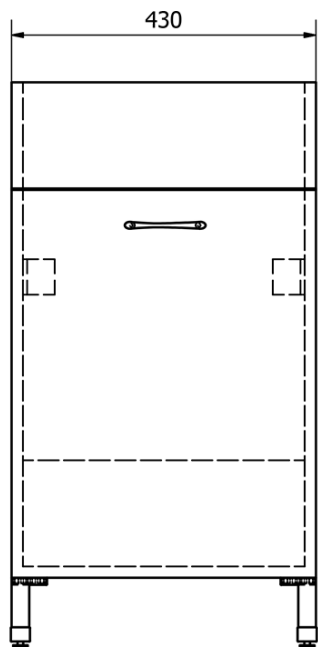

Plastic Utility Sink with Cabinet 45x50 cm, Trap included

Order code: PI4550-01

Basic information

Brand: Aqualine

Size

Width: 460 mm

Height: 720 mm

Depth: 510 mm

Properties

Colour: White

Material: MDF/laminate, Polypropylen

Overflow: Yes

Package contains: Trap, Waste

Weight / Piece: 17.78 kg

Packaging: 2 Piece

Warranty: 2 years

Technical sheet

Plastic Utility Sink with Cabinet 45x50 cm, Trap included