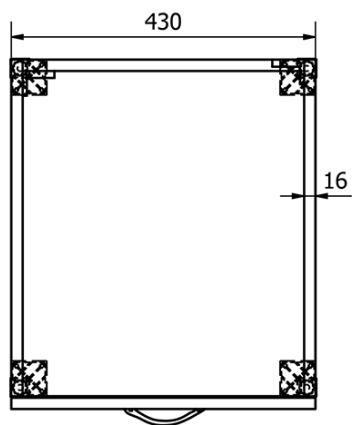

Plastic Utility Sink with Cabinet 45x50 cm, Trap included

Order code: PI4550-01

Basic information

Brand: Aqualine

Size

Width: 460 mm

Height: 720 mm

Depth: 510 mm

Properties

Colour: White

Material: MDF/laminate, Polypropylen

Overflow: Yes

Package contains: Trap, Waste

Weight / Piece: 17.78 kg

Packaging: 2 Piece

Warranty: 2 years

Technical sheet

Plastic Utility Sink with Cabinet 45x50 cm, Trap included