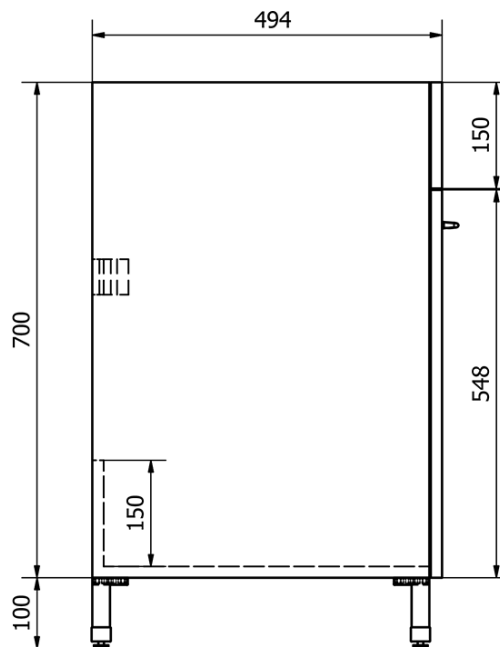

Plastic Utility Sink with Cabinet 45x50 cm, Trap included

Order code: PI4550-01

Basic information

Brand: Aqualine

Size

Width: 460 mm

Height: 720 mm

Depth: 510 mm

Properties

Colour: White

Material: MDF/laminate, Polypropylen

Overflow: Yes

Package contains: Trap, Waste

Weight / Piece: 17.78 kg

Packaging: 2 Piece

Warranty: 2 years

Technical sheet

Plastic Utility Sink with Cabinet 45x50 cm, Trap included