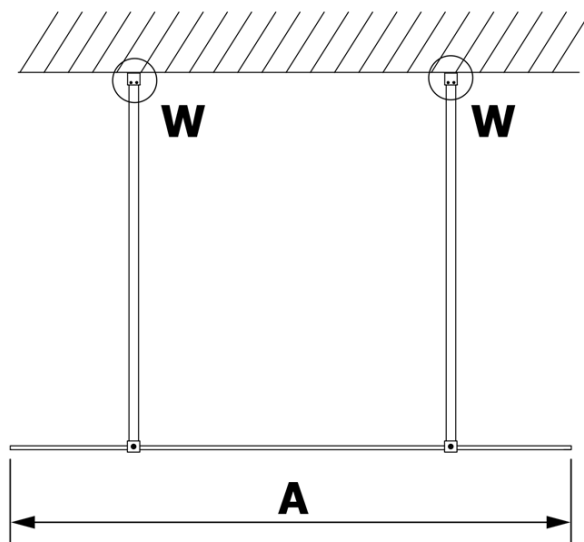

VARIO GOLD One-piece shower glass panel, freestanding, matt glass, 1300 mm

Order code: GX1413GX2216

Basic information

Brand: Gelco
Series: VARIO

Size

Width: 1300 mm
Height: 2000 mm

Properties

Profile colour: Gold
Shape: Single-wall screen Walk
Glass colour: Matte glass
Glass finish: Coated glass
Glass thickness: 8 mm
Weight / Piece: 68.0 kg
Packaging: 3 Piece
Warranty: 3 years

Technical sheet

MODEL	A
GX1470	679
GX1480	779
GX1490	879
GX1410	979
GX1411	1079
GX1412	1179
GX1413	1279
GX1414	1379