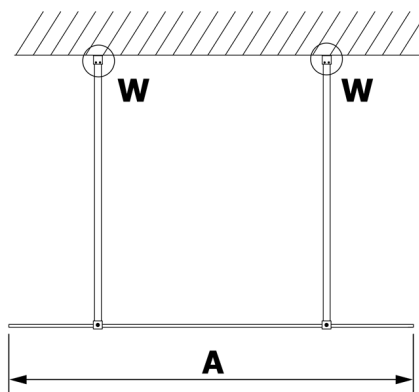

VARIO GOLD One-piece shower glass panel, freestanding, matt glass, 1300 mm

Order code: GX1413GX2216

Size

Width: 1300 mm

Height: 2000 mm

Properties

Warranty: 3 years

Technical sheet

MODEL	A
GX1470	679
GX1480	779
GX1490	879
GX1410	979
GX1411	1079
GX1412	1179
GX1413	1279
GX1414	1379