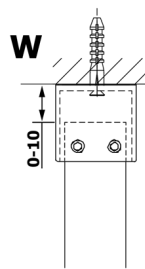

VARIO GOLD One-piece shower glass panel, freestanding, matt glass, 1300 mm

Order code: GX1413GX2216

Size

Width: 1300 mm

Height: 2000 mm

Properties

Warranty: 3 years

Technical sheet

MODEL	A
GX1470	679
GX1480	779
GX1490	879
GX1410	979
GX1411	1079
GX1412	1179
GX1413	1279
GX1414	1379