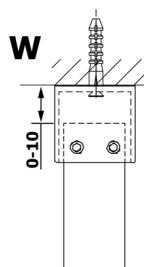

VARIO GOLD One-piece shower glass panel, freestanding, matt glass, 1200 mm

Order code: GX1412GX2216

Size

Width: 1200 mm
Height: 2000 mm

Properties

Warranty: 3 years

Technical sheet

MODEL	A
GX1470	679
GX1480	779
GX1490	879
GX1410	979
GX1411	1079
GX1412	1179
GX1413	1279
GX1414	1379