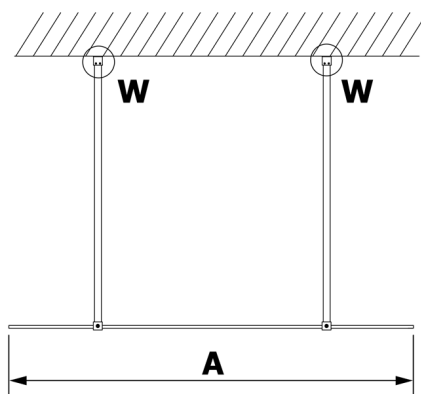

VARIO GOLD One-piece shower glass panel, freestanding, matt glass, 1200 mm

Order code: GX1412GX2216

Size

Width: 1200 mm
Height: 2000 mm

Properties

Warranty: 3 years

Technical sheet

MODEL	A
GX1470	679
GX1480	779
GX1490	879
GX1410	979
GX1411	1079
GX1412	1179
GX1413	1279
GX1414	1379