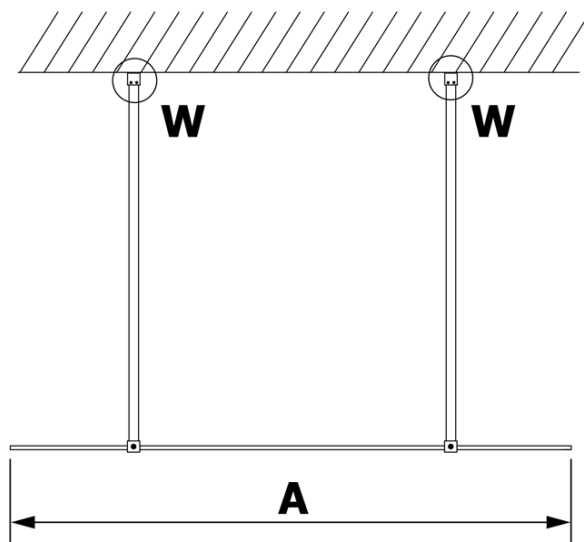

VARIO GOLD One-piece shower glass panel, freestanding, matt glass, 1000 mm

Order code: GX1410GX2216

Basic information

Brand: Gelco
Series: VARIO

Size

Width: 1000 mm
Height: 2000 mm

Properties

Profile colour: Gold
Shape: Single-wall screen Walk
Glass colour: Matte glass
Glass finish: Coated glass
Glass thickness: 8 mm
Weight / Piece: 44.0 kg
Packaging: 3 Piece
Warranty: 3 years

Technical sheet

MODEL	A
GX1470	679
GX1480	779
GX1490	879
GX1410	979
GX1411	1079
GX1412	1179
GX1413	1279
GX1414	1379