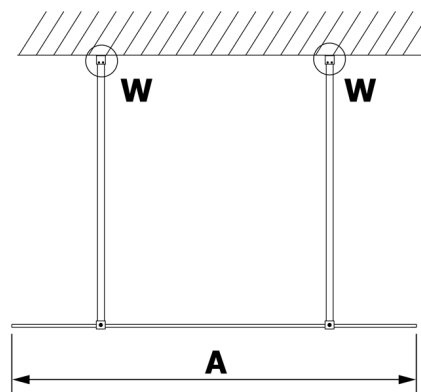

VARIO GOLD One-piece shower glass panel, freestanding, matt glass, 1000 mm

Order code: GX1410GX2216

Size

Width: 1000 mm

Height: 2000 mm

Properties

Warranty: 3 years

Technical sheet

MODEL	A
GX1470	679
GX1480	779
GX1490	879
GX1410	979
GX1411	1079
GX1412	1179
GX1413	1279
GX1414	1379