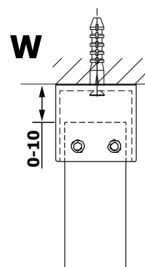

VARIO GOLD One-piece shower glass panel, freestanding, matt glass, 1000 mm

Order code: GX1410GX2216

Size

Width: 1000 mm

Height: 2000 mm

Properties

Warranty: 3 years

Technical sheet

MODEL	A
GX1470	679
GX1480	779
GX1490	879
GX1410	979
GX1411	1079
GX1412	1179
GX1413	1279
GX1414	1379