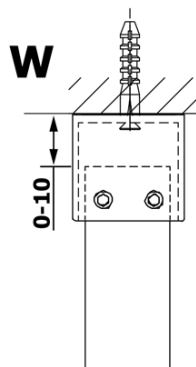

## Size

Width: 900 mm  
Height: 2000 mm

## Properties

Profile colour: Gold  
Shape: Single-wall screen Walk  
Glass colour: Matte glass  
Glass finish: Coated glass  
Glass thickness: 8 mm  
Weight / Piece: 42.0 kg  
Packaging: 3 Piece  
Warranty: 3 years

**VARIO GOLD One-piece shower glass panel, freestanding,  
matt glass, 900 mm**

**Technical sheet**

<b>MODEL</b>	<b>A</b>
GX1470	679
GX1480	779
GX1490	879
GX1410	979
GX1411	1079
GX1412	1179
GX1413	1279
GX1414	1379