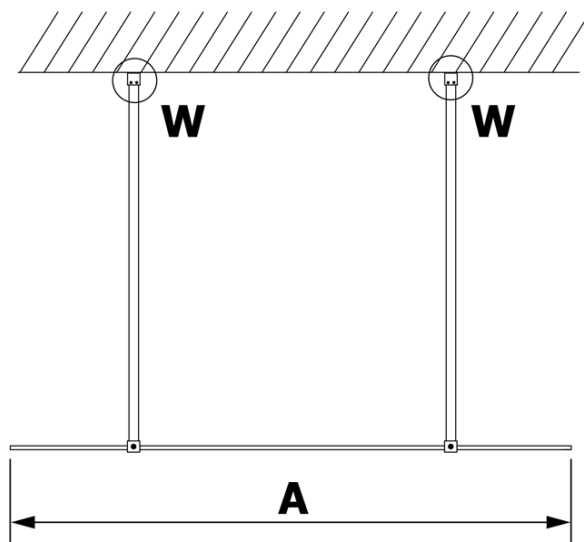

VARIO GOLD One-piece shower glass panel, freestanding, matt glass, 900 mm

Order code: GX1490GX2216

Basic information

Brand: Gelco
Series: VARIO

Size

Width: 900 mm
Height: 2000 mm

Properties

Profile colour: Gold
Shape: Single-wall screen Walk
Glass colour: Matte glass
Glass finish: Coated glass
Glass thickness: 8 mm
Weight / Piece: 42.0 kg
Packaging: 3 Piece
Warranty: 3 years

**VARIO GOLD One-piece shower glass panel, freestanding,
matt glass, 900 mm**

Technical sheet

MODEL	A
GX1470	679
GX1480	779
GX1490	879
GX1410	979
GX1411	1079
GX1412	1179
GX1413	1279
GX1414	1379