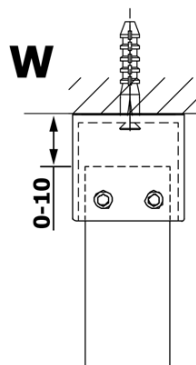

VARIO GOLD One-piece shower glass panel, freestanding, matt glass, 900 mm

Order code: GX1490GX2216

Basic information

Brand: Gelco
Series: VARIO

Size

Width: 900 mm
Height: 2000 mm

Properties

Profile colour: Gold
Shape: Single-wall screen Walk
Glass colour: Matte glass
Glass finish: Coated glass
Glass thickness: 8 mm
Weight / Piece: 42.0 kg
Packaging: 3 Piece
Warranty: 3 years

**VARIO GOLD One-piece shower glass panel, freestanding,
matt glass, 900 mm**

Technical sheet

MODEL	A
GX1470	679
GX1480	779
GX1490	879
GX1410	979
GX1411	1079
GX1412	1179
GX1413	1279
GX1414	1379